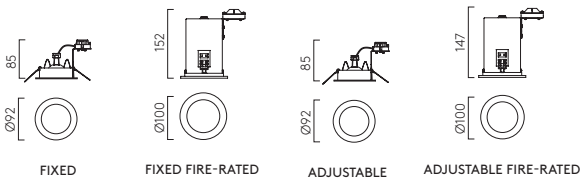

## TARO ROUND

FIXED		LAMP	WATT	CLASS			
1240013		GU10 LED <sup>▼</sup>	6W max		Ø79	✓	-
1240024		GU10 LED <sup>▼</sup>	6W max		Ø86	✓	✓
ADJUSTABLE		LAMP	WATT	CLASS			
1240028		GU10 LED <sup>▼</sup>	6W max		Ø86	✓	✓
1240015		GU10 LED <sup>▼</sup>	6W max		Ø79	✓	-