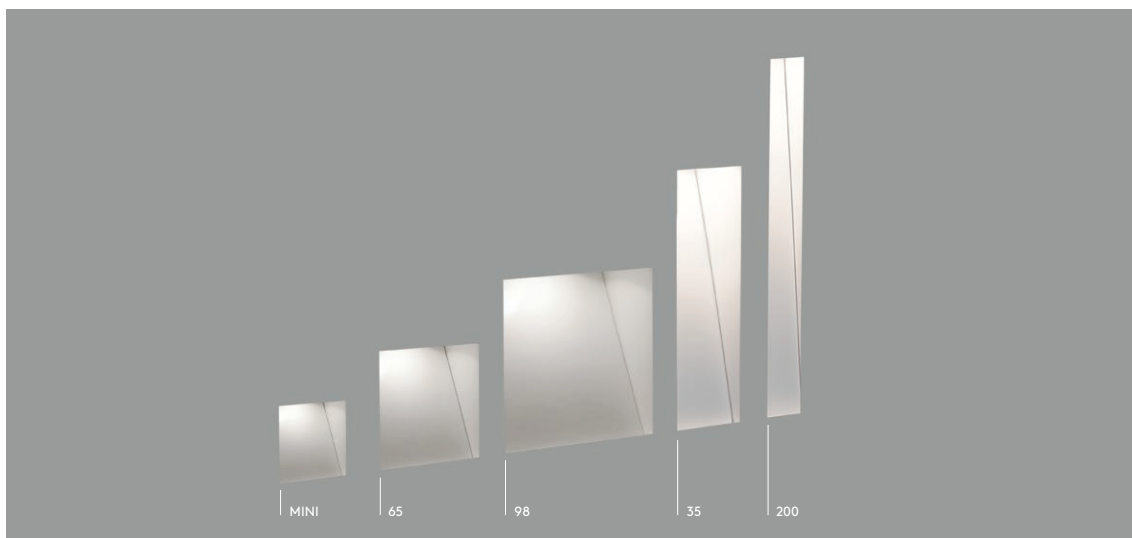

LED

BORG TRIMLESS

			LAMP	WATT	INPUT	K	CRI	Lm	CLASS	🔌
MINI	1212039		Integral LED	1W	350mA▼	3000	90	22	⬢	✓
	1212037		Integral LED	1W	350mA▼	2700	90	29	⬢	✓
35	1212007		Integral LED	2W	700mA▼	3000	90	70	⬢	✓
	1212027		Integral LED	2W	700mA▼	2700	90	76	⬢	✓
65	1212008		Integral LED	2W	700mA▼	3000	90	80	⬢	✓
	1212028		Integral LED	2W	700mA▼	2700	90	70	⬢	✓
98	1212041		Integral LED	2W	700mA▼	3000	90	84	⬢	✓
	1212042		Integral LED	2W	700mA▼	2700	90	77	⬢	✓
200	1212038		Integral LED	2W	700mA▼	3000	90	56	⬢	✓
	1212040		Integral LED	2W	700mA▼	2700	90	46	⬢	✓