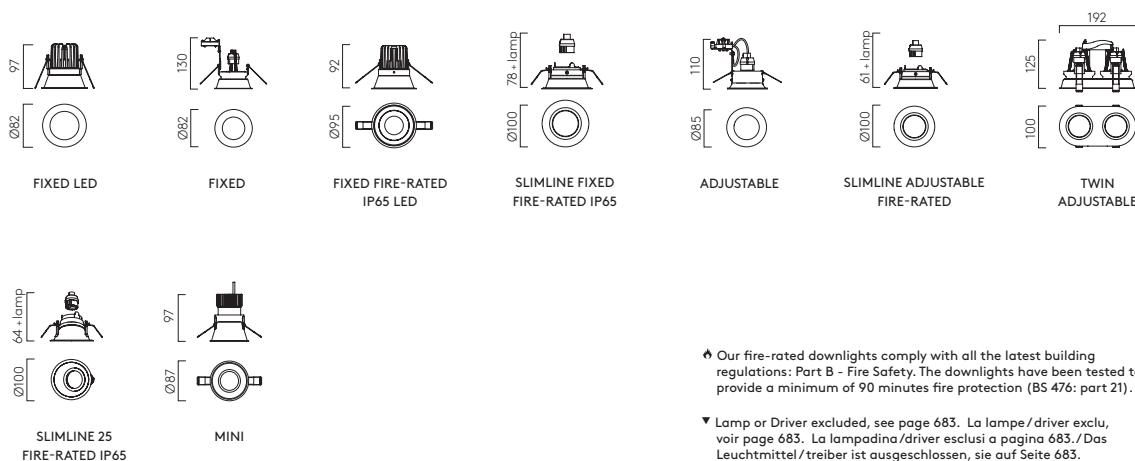

LED

FIXED (1249002)

FIXED IP65 (1249017)

SLIMLINE FIXED FIRE-RATED IP65 (1249035)

SLIMLINE ADJUSTABLE FIRE-RATED (1249041)

TWIN ADJUSTABLE (1249028)

ADJUSTABLE (1249003)

SLIMLINE 25° FIRE-RATED IP65(1249037)

MINI (1249052)

MINIMA ROUND

DOWNLIGHT

FIXED LED		LAMP	WATT	INPUT	K	CRI	Lm	CLASS				
TW	1249005	Integral LED	6.8W	700mA▼	2700	80	434		Ø76	✓	-	✓
FIXED												
MW	1249002	MB 1249015	GU10 LED▼	6W max	-	-	-		Ø76	✓	-	-
FIXED IP65												
MW	1249012	MB 1249017	GU10 LED▼	6W max	-	-	-		Ø76	✓	-	-
FIXED FIRE-RATED IP65 LED												
MW	1249023	Integral LED	6.1W max	Mains 230V	2700	90	665		Ø86	Phase & 1-10V	✓	✓
SLIMLINE FIXED FIRE-RATED IP65												
MW	1249034	MB 1249035	GU10 LED▼	6W max	-	-	-		Ø86	✓	✓	-
ADJUSTABLE												
MW	1249003	MB 1249016	GU10 LED▼	6W max	-	-	-		Ø76	✓	-	-
SLIMLINE ADJUSTABLE FIRE-RATED												
MW	1249040	MB 1249041	GU10 LED▼	6W max	-	-	-		Ø86	✓	✓	-
TWIN ADJUSTABLE												
MW	1249028	MB 1249029	GU10 LED▼	2 x 6W max	-	-	-		W:92 Ø95	✓	-	-
SLIMLINE 25° FIRE-RATED IP65												
MW	1249036	MB 1249037	GU10 LED▼	4W max	-	-	-		Ø86	✓	✓	-
MINI												
MW	1249052	MB 1249054	35mm MR11 GU10 LED▼	4W max	-	-	-		Ø62	✓	✓	-