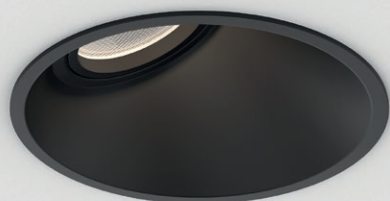

LED

FIXED (1249002)

FIXED IP65 (1249017)

SLIMLINE FIXED FIRE-RATED IP65 (1249035)

SLIMLINE ADJUSTABLE FIRE-RATED (1249041)

TWIN ADJUSTABLE (1249028)

ADJUSTABLE (1249003)

SLIMLINE 25° FIRE-RATED IP65(1249037)

MINI (1249052)

MINIMA ROUND

DOWNLIGHT

FIXED LED		LAMP	WATT	INPUT	K	CRI	Lm	CLASS				
TW	1249005	Integral LED	6.8W	700mA▼	2700	80	434		Ø76	✓	-	✓
FIXED												
MW	1249002	MB 1249015	GU10 LED▼	6W max	-	-	-		Ø76	✓	-	-
FIXED IP65												
MW	1249012	MB 1249017	GU10 LED▼	6W max	-	-	-		Ø76	✓	-	-
FIXED FIRE-RATED IP65 LED												
MW	1249023	Integral LED	6.1W max	Mains 230V	2700	90	665		Ø86	Phase & 1-10V	✓	✓
SLIMLINE FIXED FIRE-RATED IP65												
MW	1249034	MB 1249035	GU10 LED▼	6W max	-	-	-		Ø86	✓	✓	-
ADJUSTABLE												
MW	1249003	MB 1249016	GU10 LED▼	6W max	-	-	-		Ø76	✓	-	-
SLIMLINE ADJUSTABLE FIRE-RATED												
MW	1249040	MB 1249041	GU10 LED▼	6W max	-	-	-		Ø86	✓	✓	-
TWIN ADJUSTABLE												
MW	1249028	MB 1249029	GU10 LED▼	2 x 6W max	-	-	-		W:92 Ø95	✓	-	-
SLIMLINE 25° FIRE-RATED IP65												
MW	1249036	MB 1249037	GU10 LED▼	4W max	-	-	-		Ø86	✓	✓	-
MINI												
MW	1249052	MB 1249054	35mm MR11 GU10 LED▼	4W max	-	-	-		Ø62	✓	✓	-