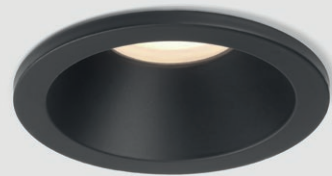

LED

FIXED (1249002)

FIXED IP65 (1249017)

SLIMLINE FIXED FIRE-RATED IP65 (1249035)

SLIMLINE ADJUSTABLE FIRE-RATED (1249041)

TWIN ADJUSTABLE (1249028)

ADJUSTABLE (1249003)

SLIMLINE 25° FIRE-RATED IP65(1249037)

MINI (1249052)

MINIMA ROUND

DOWNLIGHT

FIXED LED		LAMP	WATT	INPUT	K	CRI	Lm	CLASS				
TW	1249005	Integral LED	6.8W	700mA▼	2700	80	434		Ø76	✓	-	✓
FIXED												
MW	1249002	MB 1249015	GU10 LED▼	6W max	-	-	-		Ø76	✓	-	-
FIXED IP65												
MW	1249012	MB 1249017	GU10 LED▼	6W max	-	-	-		Ø76	✓	-	-
FIXED FIRE-RATED IP65 LED												
MW	1249023	Integral LED	6.1W max	Mains 230V	2700	90	665		Ø86	Phase & 1-10V	✓	✓
SLIMLINE FIXED FIRE-RATED IP65												
MW	1249034	MB 1249035	GU10 LED▼	6W max	-	-	-		Ø86	✓	✓	-
ADJUSTABLE												
MW	1249003	MB 1249016	GU10 LED▼	6W max	-	-	-		Ø76	✓	-	-
SLIMLINE ADJUSTABLE FIRE-RATED												
MW	1249040	MB 1249041	GU10 LED▼	6W max	-	-	-		Ø86	✓	✓	-
TWIN ADJUSTABLE												
MW	1249028	MB 1249029	GU10 LED▼	2 x 6W max	-	-	-		W:92 Ø95	✓	-	-
SLIMLINE 25° FIRE-RATED IP65												
MW	1249036	MB 1249037	GU10 LED▼	4W max	-	-	-		Ø86	✓	✓	-
MINI												
MW	1249052	MB 1249054	35mm MR11 GU10 LED▼	4W max	-	-	-		Ø62	✓	✓	-