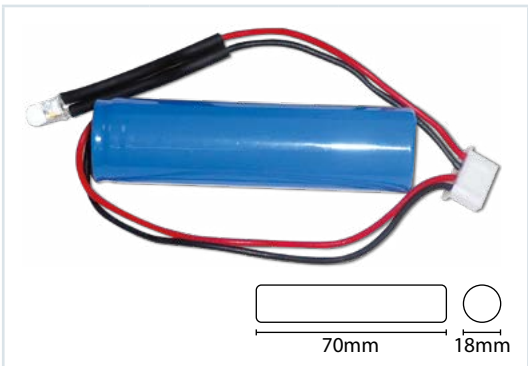

BATTERY REPLACEMENT GUIDE

**WE ONLY RECOMMEND
ETERNA REPLACEMENT
BATTERIES WITH ETERNA
EMERGENCY PRODUCTS**

For more info visit:
[www.eterna-lighting.co.uk/
battery-replacement-service](http://www.eterna-lighting.co.uk/battery-replacement-service)

Updated 0424

Product Code	EB23 - 5 Year Warranty
Battery Type	Li-Ion 3.2V 1000mAh Stick Battery
Eterna Codes	KEM3BULKLI

www.eterna-lighting.co.uk/product/eb23