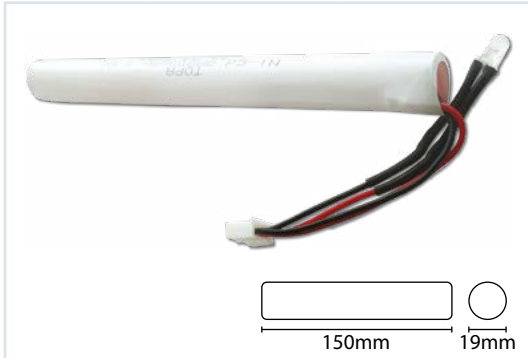

Product Code	EB21
Battery Type	Ni-Cd 3.6V 800mAh Stick Battery
Eterna Codes	VECOMEM3 VECOMEM3L KEM3ML
www.eterna-lighting.co.uk/product/eb21