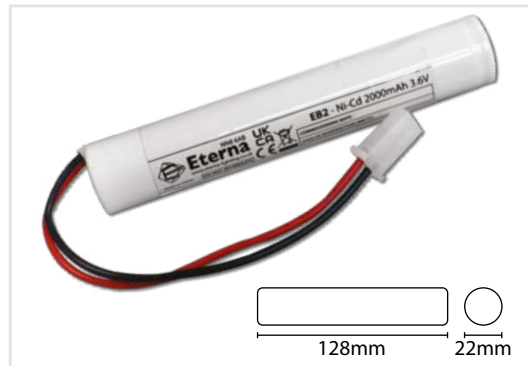

Updated 0424

Product Code	<b>EB1</b>	
Battery Type	Ni-Cd 3.6V 1500mAh Stick Battery	
Eterna Codes	EML3MISO (Pre Oct 23) EML3NMISO (Pre Jan 24) EMLED3M (Pre Oct 23) EMLED3NM (Pre Jan 24) SEEMLED3M (Pre Oct 23)	2024 EMLED range: EB4

[www.eterna-lighting.co.uk/product/eb1](http://www.eterna-lighting.co.uk/product/eb1)

Product Code	<b>EB2</b>	
Battery Type	Ni-Cd 3.6V 2000mAh Stick Battery	
Eterna Codes	ELEGAN5EM3 LDLEM3	SELB4FTEM3 SELB5FTEM3 SELB5HOEM3 SELB6FTEM3 SELB6HOEM3 SELDLEM3