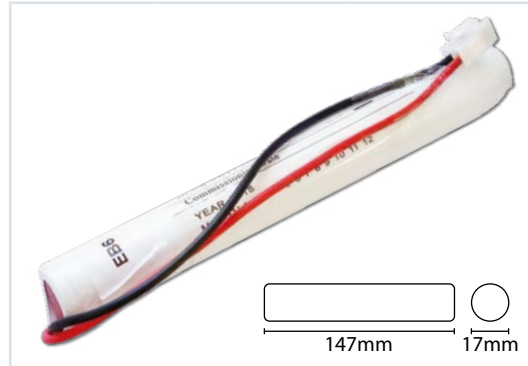

Product Code	EB6	
Battery Type	Ni-Cd 3.6V 1300mAh Stick Battery	
Eterna Codes	SLIMBHEM3M	

www.eterna-lighting.co.uk/product/eb6