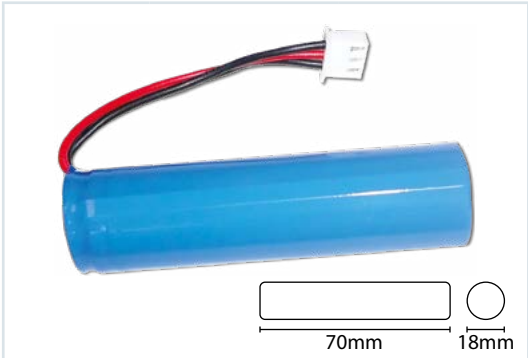

Product Code	EB19 - 5 Year Warranty
Battery Type	Li-Ion 3.2V 1500mAh Stick Battery
Eterna Codes	LDLEM3LI SEMEM3 KEM3LIDL
www.eterna-lighting.co.uk/product/eb19