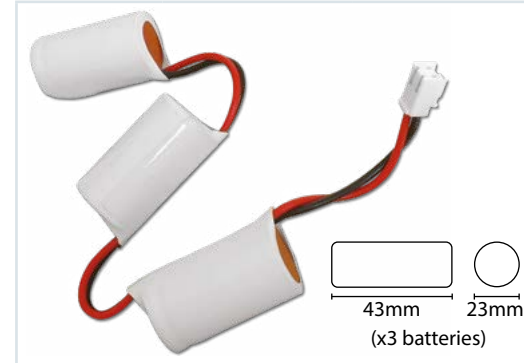

Product Code	EB15
Battery Type	Ni-Cd 3.6V 2Ah 3-Linked Battery
Eterna Codes	SESMDLEM3
www.eterna-lighting.co.uk/product/eb15