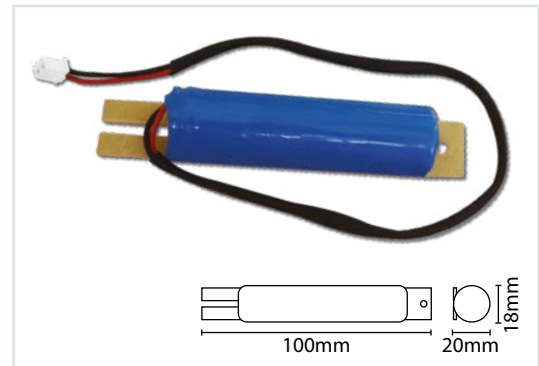

Product Code	EB25 - 5 Year Warranty
Battery Type	Li-Ion 3.2V 1000mAh Stick Battery
Eterna Codes	KEXIT3MLI SEEXITLI VECOEXIT3M

www.eterna-lighting.co.uk/product/eb25