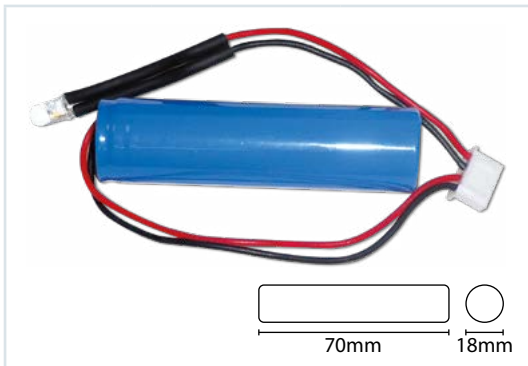

Updated 0424

Product Code	<b>EB16</b>
Battery Type	Ni-CAD 3.6V 4.5Ah Side by Side Battery
Eterna Codes	TSPOTLIP20
<a href="http://www.eterna-lighting.co.uk/product/eb16">www.eterna-lighting.co.uk/product/eb16</a>	