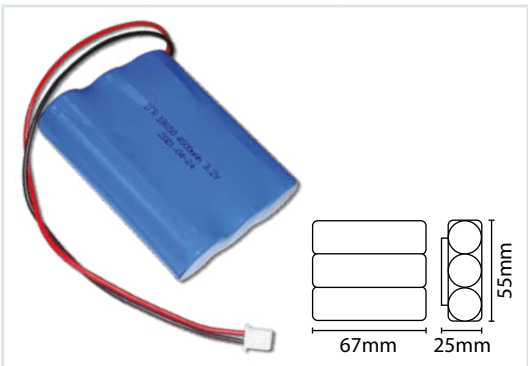

Product Code	EB18 - 5 Year Warranty
Battery Type	Li-Ion 3.2V 4500mAh Side-by-Side Battery
Eterna Codes	KTWINSPLI
www.eterna-lighting.co.uk/product/eb18