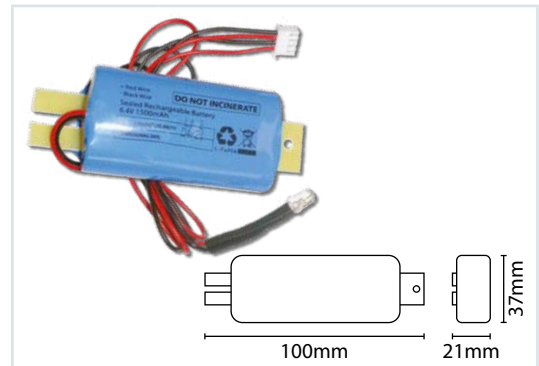

Product Code	EB20 - 5 Year Warranty	
Battery Type	Li-Ion 6.4V 1500mAh Stick Battery	
Eterna Codes	EBPM3LI KBATPLI KWPEM3SIN5 KWPEM3SIN6 KWPEM3TWI5 KWPEM3TWI6 BATL4FTEM3 BATL5FTEM3 BATL5HOEM3 BATL6FTEM3 BATL6HOEM3	WP41EM3 WP41MW3 WP51EM3 WP51MW3 WP52EM3 WP52MW3 WP61EM3 WP61MW3 WP62EM3 WP62MW3
www.eterna-lighting.co.uk/product/eb20