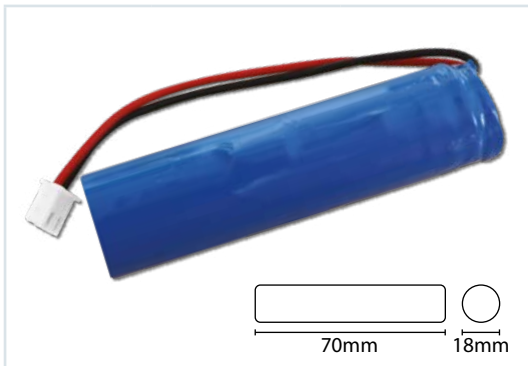

Product Code	EB24 - 5 Year Warranty
Battery Type	Li-Ion 3.2V 1000mAh Stick Battery
Eterna Codes	SEMEM3

www.eterna-lighting.co.uk/product/eb24