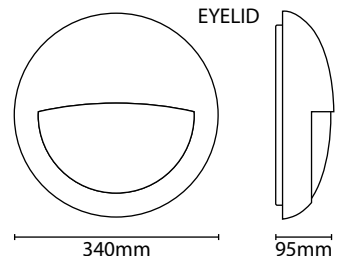

Code	Version
GRILLWH	White Grill Trim
GRILLBK	Black Grill Trim
EYEWL	White Eyelid Trim
EYEBK	Black Eyelid Trim
CIRCWH	White Full Trim
CIRCBK	Black Full Trim
CIRCCR	Chrome Full Trim
CPRIS	Prismatic Diffuser