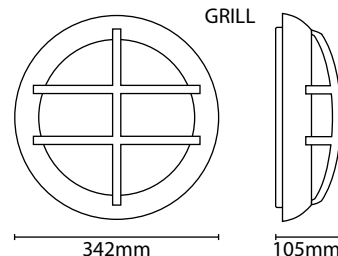

Code	Version
GRILLWH	White Grill Trim
GRILLBK	Black Grill Trim
EYEWL	White Eyelid Trim
EYEBK	Black Eyelid Trim
CIRCWH	White Full Trim
CIRCBK	Black Full Trim
CIRCCR	Chrome Full Trim
CPRIS	Prismatic Diffuser