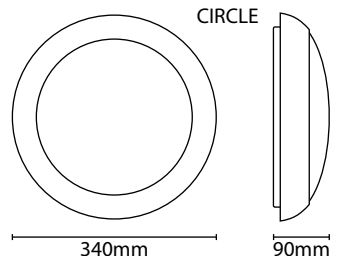

Code	Version
GRILLWH	White Grill Trim
GRILLBK	Black Grill Trim
EYEWL	White Eyelid Trim
EYEBK	Black Eyelid Trim
CIRCWH	White Full Trim
CIRCBK	Black Full Trim
CIRCCR	Chrome Full Trim
CPRIS	Prismatic Diffuser