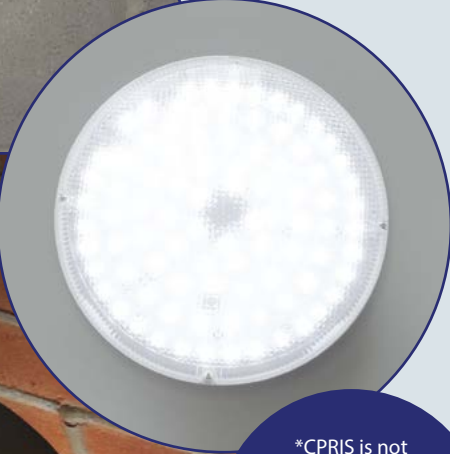

Note:
photo cell version
cannot be used
with any of the
trims