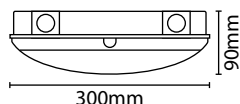

3100K
1580 lm

4200K
1640 lm

6400K
1600 lm

LED LAMP SPECIFICATIONS:	
Luminaire lumens (with diffuser): Warm White, Cool White, Daylight White	1580 lm 1640 lm 1600 lm
Lumens from chip (array)	1900 lm
Useful lumens (array): Warm White, Cool White, Daylight White	1530 lm 1580 lm 1530 lm
Rated Wattage	18W
Rated luminous flux	1530/1580/1530 lm
Nominal life time of the lamp	35,000 hrs
Colour temperature	3100/4200/6400K
Number of switching cycles before premature lamp failure	≥15,000
Warm-up time up to 60% of the full light output	<1s
Dimmable	No
Nominal beam angle	120°
Rated power	18W
Rated lamp lifetime	35,000 hrs
Lamp power factor	>0.9
Lumen maintenance factor at end of nominal life	≥0.7
Starting time	<0.1s
Colour rendering	≥80
Colour consistency	Within 6 step Macadam ellipse
Rated peak intensity	370cd
Rated beam angle	120°
Voltage / Frequency	240V~50-60Hz
Not suitable for accent lighting	