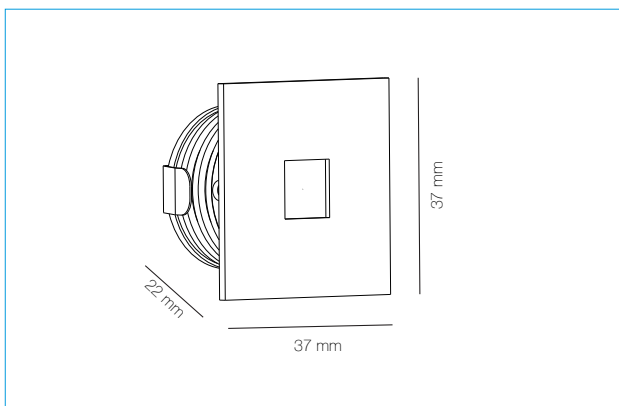

### PRODUCT FEATURES

- Anti-Glare Low Level Lighting
- Frosted Glass for Optimum Light Distribution
- Ideal for Stair Lighting and Commercial Lighting
- Ultra Slim Profile

SERIES WIRING 350mA	32mm CUTOUT
CE	III
✓ ROHS	ErP Compliant
IP65	3 Year Guarantee