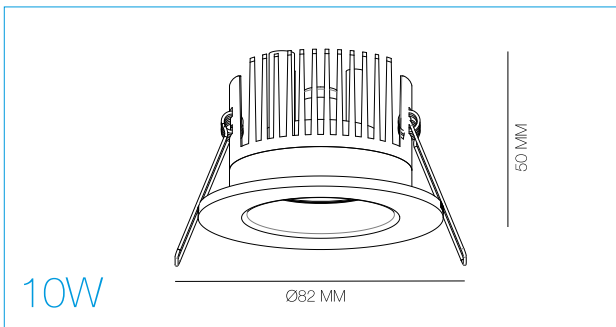

## TECHNICAL DATASHEET

AFD010D

10W Fire-Rated LED IP65 Downlight

### PRODUCT FEATURES

- 30, 60, 90, 120 Minutes Fire Rated
- Acoustic Rated (BS EN ISO 140-3:1995 & BS EN ISO 140-6:1998)
- Integrated 10W COB LED
- Interchangeable Twist & Lock Bezels
- Halogen Style Lens
- Dimmable With Most Trailing and Leading Edge Dimmers
- Compact Size - Suitable for Shallow Voids

PRODUCT CODE	AFD010D/30	AFD010D/40
Power	10W	10W
Lumens	≤950 lm	≤1000 lm
Colour Temperature	3000K	4000K
Beam Angle	40°	40°
CRI	>80	>80
IP	IP65	IP65
Lifetime (Hours to Im70)	30,000 h	30,000 h
Voltage	220-240 V AC	220-240 V AC