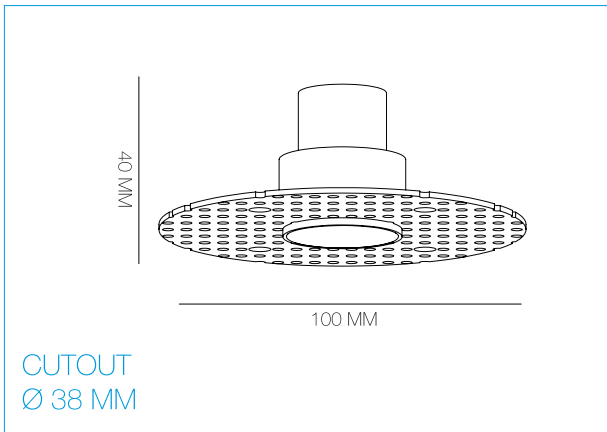

PRODUCT CODE	AMKR020/BAFWH
Cutout Code	38 MM
Overall Diameter	100 MM
Paint Finish	Matt White
Construction	Aluminium
For use with	AMKR020