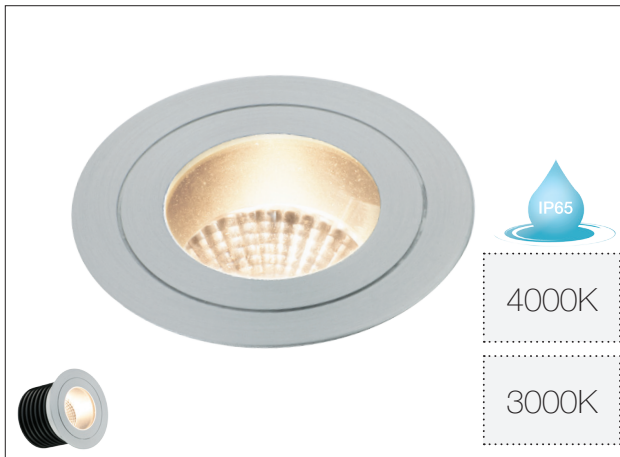

## TECHNICAL DATASHEET

AGL060AL  
7W LED Marker Light

### PRODUCT FEATURES

- Aluminium Finish
- COB LED
- Diamond Cut Lens
- Black Baffle
- Glare Reducing Design
- Super Slim Bezel
- Suitable for Use in Bathrooms

PRODUCT CODE	AGL060AL/30	AGL060AL/40
Consumption	7W	7W
Lumens	≤410 lm	≤440 lm
Colour Temperature	3000K	4000K
Beam Angle	50°	50°
CRI	>80	>80
IP	IP65	IP65
Lifetime (Hours to Im70)	50,000 h	50,000 h
Temperature	-20~+50°C	-20~+50°C
Operating Current	350mA	350mA