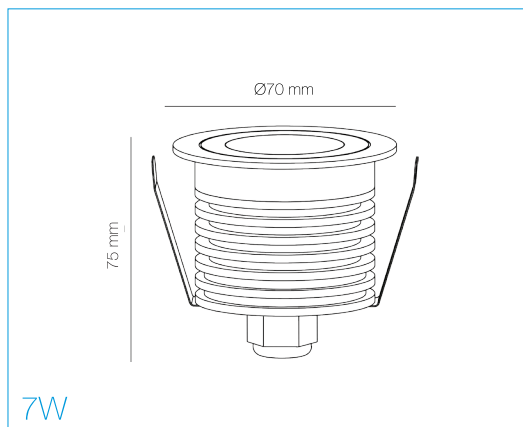

## TECHNICAL DATASHEET

AGL060AL  
7W LED Marker Light

### PRODUCT FEATURES

- Aluminium Finish
- COB LED
- Diamond Cut Lens
- Black Baffle
- Glare Reducing Design
- Super Slim Bezel
- Suitable for Use in Bathrooms

PRODUCT CODE	AGL060AL/30	AGL060AL/40
Consumption	7W	7W
Lumens	≤410 lm	≤440 lm
Colour Temperature	3000K	4000K
Beam Angle	50°	50°
CRI	>80	>80
IP	IP65	IP65
Lifetime (Hours to Im70)	50,000 h	50,000 h
Temperature	-20~+50°C	-20~+50°C
Operating Current	350mA	350mA