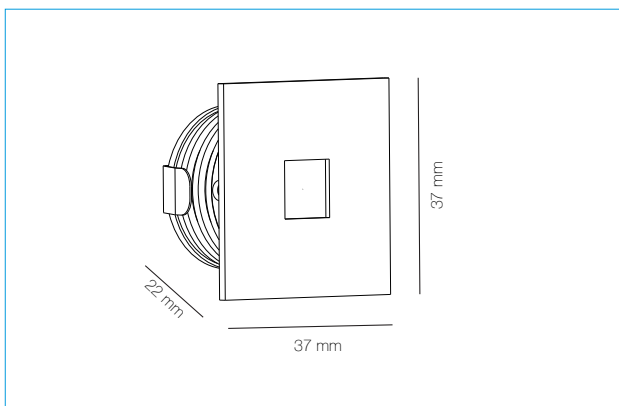

### PRODUCT FEATURES

- Anti-Glare Low Level Lighting
- Frosted Glass for Optimum Light Distribution
- Ideal for Stair Lighting and Commercial Lighting
- Ultra Slim Profile

SERIES WIRING 350mA	32mm CUTOUT
CE	III
ROHS	ErP Compliant
IP65	3 Year Guarantee