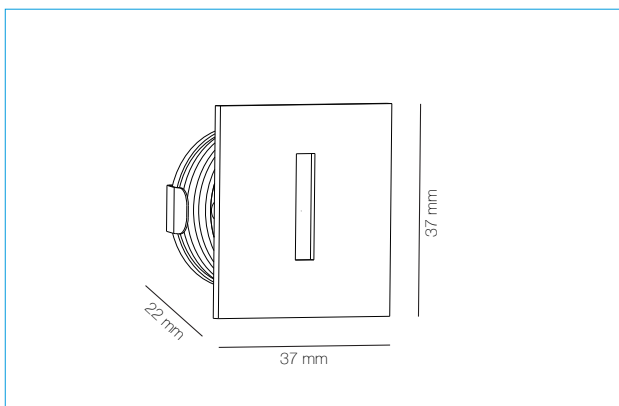

TECHNICAL DATASHEET

ALSQ032SC/WH

1W IP65 Low Level LED Light

PRODUCT FEATURES

- Anti-Glare Low Level Lighting
- Frosted Glass for Optimum Light Distribution
- Ideal for Stair Lighting and Commercial Lighting
- Ultra Slim Profile

SERIES WIRING 350mA	32mm CUTOUT
	ErP Compliant
	3 Year Guarantee

ALL LED ALSQ032SC/WH

This luminaire contains built-in LED lamps.

LED

The lamps cannot be changed in the luminaire.

874/2012

PRODUCT CODE	ALSQ032SC/WH/30	ALSQ032SC/WH/40
Finish	White	White
Power	1W	1W
Lumens	≤80 lm	≤90 lm
IP	IP65	IP65
Colour	3000K	4000K