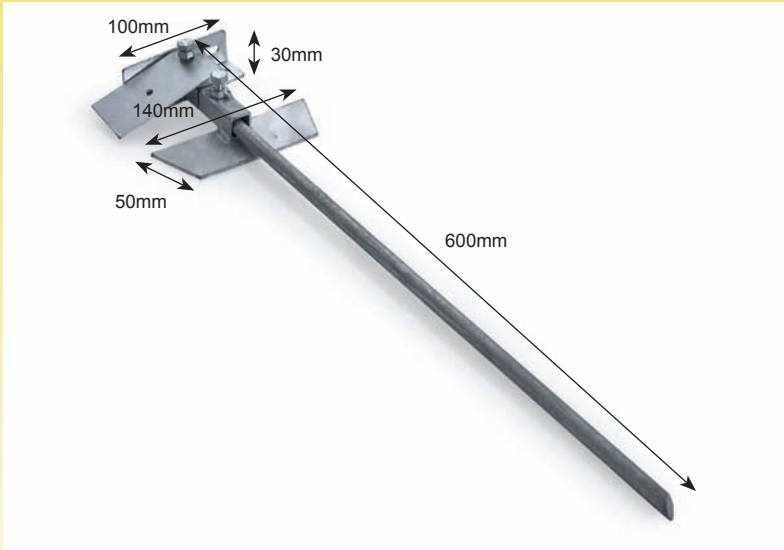

KRP12

Ground spike to carry one LED floodlight up to 20W, 150 / 500W halogen fitting
Finish: Zinc Plated