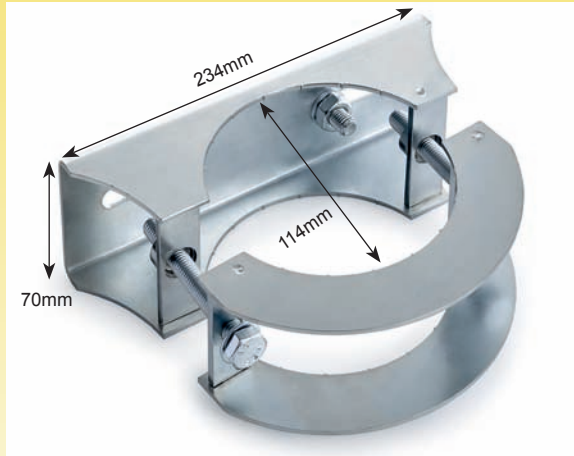

## KRP11

70-90mm adjustable pole bracket to carry one or two floodlights up to 100W LED / 400W Son fitting  
For one fitting: Fit floodlight directly onto the KRP11  
For two fittings: Fit KRP6-2 onto a KRP11 (2 x fittings up to 50W LED / 250W Son/Metal Halide Fittings)  
Supplied with fixings. Finish: Zinc Plated

## KRP11-114

114mm pole bracket to carry one or two floodlights up to 100W LED / 400W Son fitting  
For one fitting: Fit floodlight directly onto a KRP11-114  
For two fittings: Fit KRP6-2 onto a KRP11-114 (2 x fittings up to 50W LED / 250W Son/Metal Halide Fittings)  
Supplied with fixings. Finish: Zinc Plated.