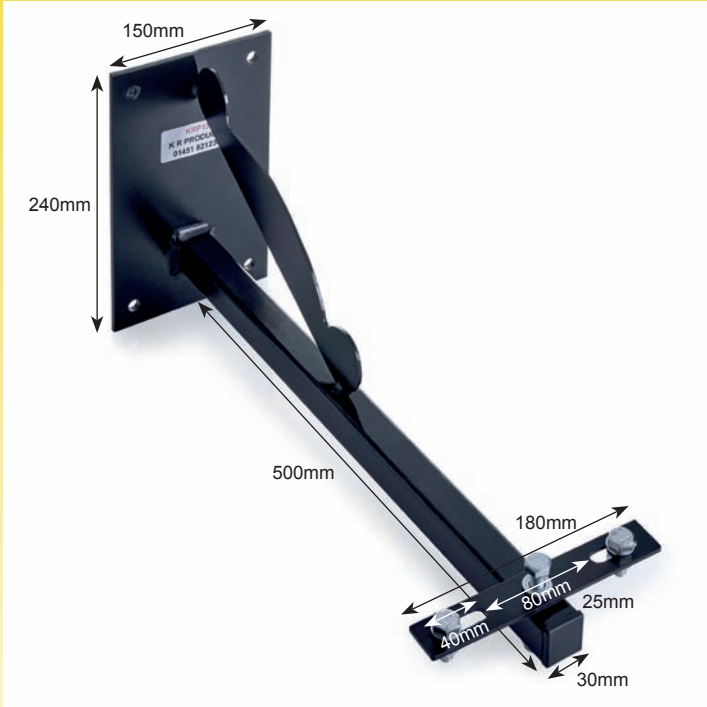

# KRP15

Large Sign light on 50cm spigot to carry one 50W LED floodlight, 250W Son/Metal Halide fittings

Fixings not supplied.

Finish: Black Powder Coated