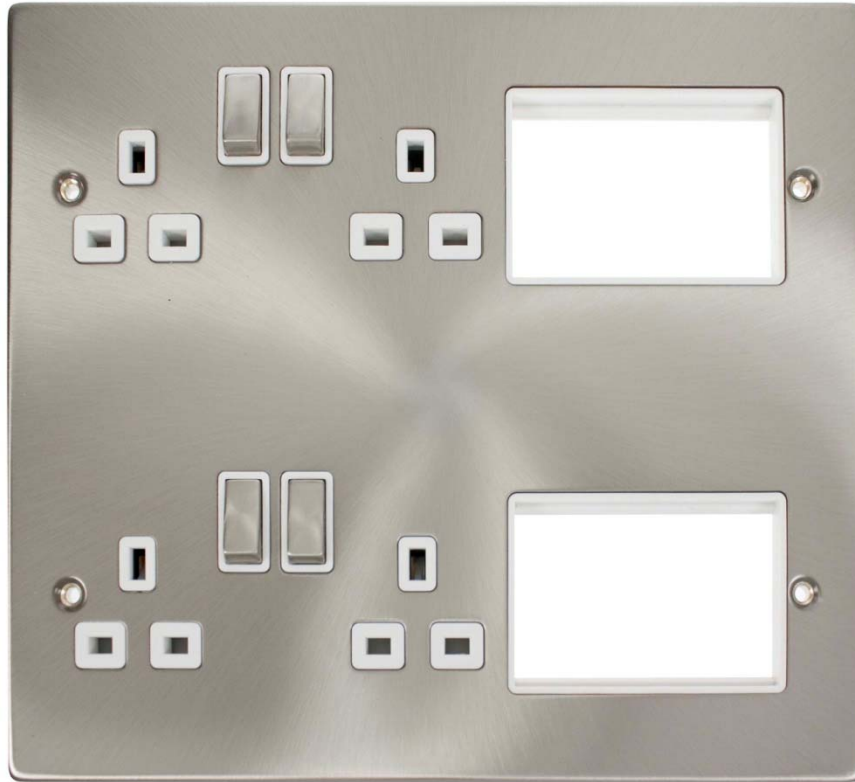

SPECIFICATION SHEET

Product Code	MP606*
---------------------	--------

Description	New Media Plate 'Ingot' with 4 X 13A DP Sockets
--------------------	---

General Information	
Dimensions	250mm x 216mm x 8mm
Finishes Available	Replace * with: CH (Polished Chrome), SC (Satin Chrome) and PW (Polar White) Black or White gasket supplied to match appropriate inserts.
Material composition	Front Plate: Stainless Steel Rear Housing: Urea (Socket) Terminals: Brass (Socket) Earth Strap: Mild Steel (Socket) Terminal Screws: Steel and Yellow Passivated (Socket) Silver "on-lay" copper/brass contacts (Socket)
Back Box Depth Required	47mm (MP525)
Socket Cable Sizes	4 x 2.5mm ²
Aperture	6 (3 Top +3 Bottom)
Warranty	20 Years Domestic

Additional Information	
	These plates are designed to be used with specified backbox MP525. Interchangeable with modules in the New Media system. Ensure that the mains supply is isolated before commencing installation and refer to the circuit diagram supplied with the relevant product. Bare earth cables must always be covered with appropriate sleeving and wired to the earth terminal.