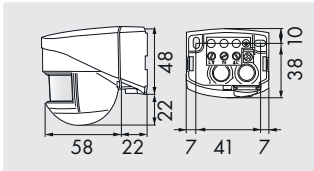

**LUXOMAT® LC-Mini 180**

black

white

■ TECHNICAL DATA

- 230 V AC +/- 10 %
- 180°
- max. 10 m when walking across (tangential)
- IP44 / Class II
- 25 °C to +50 °C
- Housing UV- and shock resistant polycarbonate
- Channel 1 (control the lighting)**
- 1000 W, cos φ = 1  
500 VA, cos φ = 0.5
- 4 s - 10 min
- 2 - 2000 Lux

**i** PRODUCT INFORMATION

- User-friendly mini external motion detector with 180° detection area
- Adjustable ball head
- Detection area can be restricted with blinds

Description	Colour	Part number
LC-Mini 180	white	91052
LC-Mini 180	black	91072
<b>Accessory (optional)</b>		
Wire basket BSK (Ø 164 x 143)	white	92467