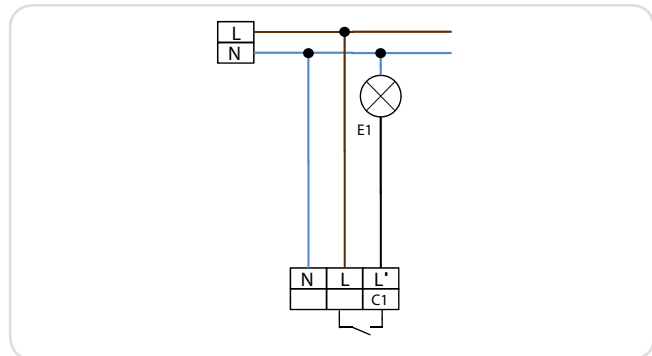

**LUXOMAT® LC-Mini 180**

black

white

■ TECHNICAL DATA

- 230 V AC +/- 10 %
- 180°
- max. 10 m when walking across (tangential)
- IP44 / Class II
- 25 °C to +50 °C
- Housing UV- and shock resistant polycarbonate
- Channel 1 (control the lighting)**
- 1000 W, cos φ = 1  
500 VA, cos φ = 0.5
- 4 s - 10 min
- 2 - 2000 Lux

**i** PRODUCT INFORMATION

- User-friendly mini external motion detector with 180° detection area
- Adjustable ball head
- Detection area can be restricted with blinds

Description	Colour	Part number
LC-Mini 180	white	91052
LC-Mini 180	black	91072
<b>Accessory (optional)</b>		
Wire basket BSK (Ø 164 x 143)	white	92467