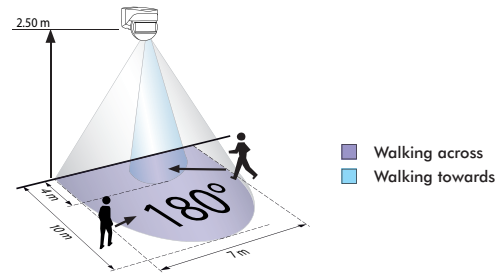

**LUXOMAT® LC-Mini 180**

black

white

■ TECHNICAL DATA

- 230 V AC +/- 10 %
- 180°
- max. 10 m when walking across (tangential)
- IP44 / Class II
- 25 °C to +50 °C
- Housing UV- and shock resistant polycarbonate
- Channel 1 (control the lighting)**
- 1000 W, cos φ = 1  
500 VA, cos φ = 0.5
- 4 s - 10 min
- 2 - 2000 Lux

**i** PRODUCT INFORMATION

- User-friendly mini external motion detector with 180° detection area
- Adjustable ball head
- Detection area can be restricted with blinds

Description	Colour	Part number
LC-Mini 180	white	91052
LC-Mini 180	black	91072
<b>Accessory (optional)</b>		
Wire basket BSK (Ø 164 x 143)	white	92467