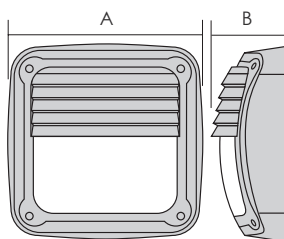

HORIZON SQUARE LOUVRE

LED

CFL

White
HS3/W

Titanium
HS3/X

| Size | HS3 |
|------|-------|
| A | 330mm |
| B | 122mm |

LED / Lamp Types

- 28W & 38W 4-Pin, 3500K, GR10 Cap.
- 16W 2D 4-Pin, 3500K, GR8 Cap.
- LED options
 - White (standard).
 - Warm white (opal).

Installation

- Wall or ceiling mount.
- BESA fixing and rear cable entry, 3 way mains terminal block, 4 way terminal block for emergency versions & photocell.
- Screw down lid.
- Photocell external use only.