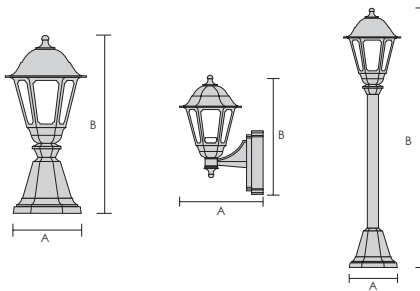

COACH LANTERN

LED

CFL

White
CL/W

Titanium
CL/X
*On Request

LED / Lamp Types

- LED 600.
- 13W TC-D.
- 18W TC-D.
- B22 GLS (Less lamp).
- PLEASE NOTE - High Frequency versions are all 4-Pin.

Materials

- Body: Vandal resistant polycarbonate self-extinguishing fire properties in black / white.
- Diffuser: Vandal resistant polycarbonate.

Installation

- Quick Fit connection.
- Optional Corner Bracket.
- Photocell outdoor use only.
- HI-LO PIR - 100% light output, dims to 10% during periods of inactivity.

Standards

- IP44.
- 'F' Mark.
- CE.
- BS EN 60598.
- Class 2.

Size	Patio	Coach	Mini Column
A	170mm	273mm	170mm
B	480mm	417mm	859.5mm

Options

LED	Coach Lantern Code	Colour Finish	Diffuser	IP Rating	CRI	CCT	System Power	Delivered Lumens	Efficacy
LED 600	CL/BK4LED600	Black	Premium Opal	IP44	80	4000K	7.4W	380lm	51lm/W
CFL	Coach Lantern Code	Colour Finish	Diffuser	IP Rating					
B22 GLS	CL/BK100	Black	Clear	IP44					
13W HF	CL/BK113E	Black	Clear	IP44					
18W HF	CL/BK118E	Black	Clear	IP44					
LED	Patio Coach Lantern Code	Colour Finish	Diffuser	IP Rating	CRI	CCT	System Power	Delivered Lumens	Efficacy
LED 600	CP/BK4LED600	Black	Premium Opal	IP44	80	4000K	7.4W	380lm	51lm/W
CFL	Patio Coach Lantern Code	Colour Finish	Diffuser	IP Rating					
B22 GLS	CP/BK100	Black	Clear	IP44					
CFL	Mini Column Coach Lantern Code	Colour Finish	Diffuser	IP Rating					
B22 GLS	MC/BK100	Black	Clear	IP44					