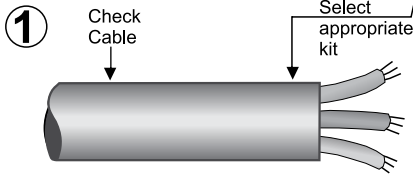

### FITTING INSTRUCTIONS FOR PRATLEY EZZEE-FIT BOX COMPRESSION CONVERSION KITS

(Suitable for Ex e and Ex n boxes)

A Pratley Ezee-Fit box integral gland is generally for use with SWA cable. This product converts the integral gland for use with unarmoured cable

**PRODUCT CODE: 62001**

**SIZE: 0s**

CONVERSION KIT SELECTION CHART			
CABLE DIAMETER Ø		KIT SIZE	BOX SIZE
MIN	MAX		
6,0	9,4	Nº 0s	0
9,5	12,6	Nº 0L	0
12,7	15,7	Nº 1	1
15,8	20,4	Nº 2	2
20,5	26,3	Nº 3	3
26,4	34,7	Nº 4	4

**CONGRATULATIONS!**

You now have an Ex e  
IP68 rated unarmoured  
cable entry