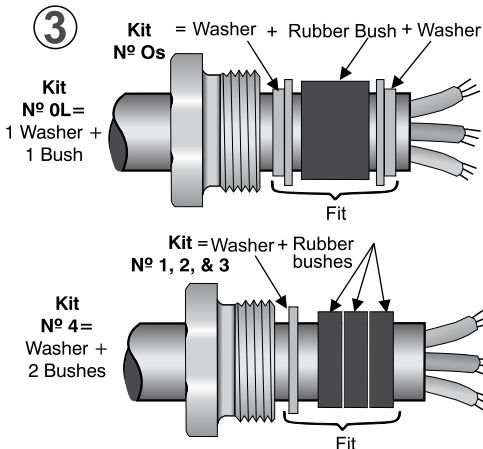

### FITTING INSTRUCTIONS FOR PRATLEY EZZEE-FIT BOX COMPRESSION CONVERSION KITS

(Suitable for Ex e and Ex n boxes)

A Pratley Ezee-Fit box integral gland is generally for use with SWA cable. This product converts the integral gland for use with unarmoured cable

**PRODUCT CODE: 62001**

**SIZE: 0s**

CONVERSION KIT SELECTION CHART			
CABLE DIAMETER Ø		KIT SIZE	BOX SIZE
MIN	MAX		
6,0	9,4	Nº 0s	0
9,5	12,6	Nº 0L	0
12,7	15,7	Nº 1	1
15,8	20,4	Nº 2	2
20,5	26,3	Nº 3	3
26,4	34,7	Nº 4	4

**CONGRATULATIONS!**

You now have an Ex e  
IP68 rated unarmoured  
cable entry