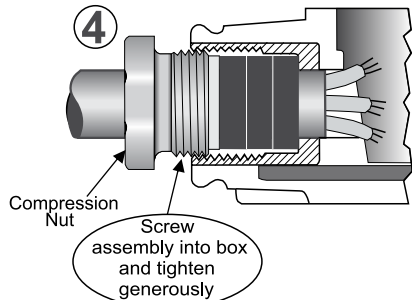

### FITTING INSTRUCTIONS FOR PRATLEY EZZEE-FIT BOX COMPRESSION CONVERSION KITS

(Suitable for Ex e and Ex n boxes)

A Pratley Ezee-Fit box integral gland is generally for use with SWA cable. This product converts the integral gland for use with unarmoured cable

**PRODUCT CODE: 62001**

**SIZE: 0s**

CONVERSION KIT SELECTION CHART			
CABLE DIAMETER Ø		KIT SIZE	BOX SIZE
MIN	MAX		
6,0	9,4	Nº 0s	0
9,5	12,6	Nº 0L	0
12,7	15,7	Nº 1	1
15,8	20,4	Nº 2	2
20,5	26,3	Nº 3	3
26,4	34,7	Nº 4	4

**CONGRATULATIONS!**

You now have an Ex e  
IP68 rated unarmoured  
cable entry