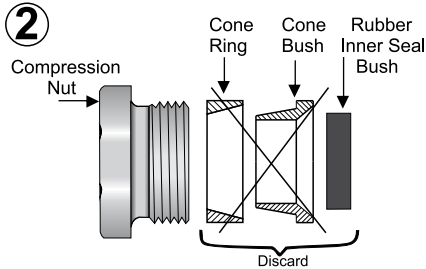

### FITTING INSTRUCTIONS FOR PRATLEY EZZEE-FIT BOX COMPRESSION CONVERSION KITS

(Suitable for Ex e and Ex n boxes)

A Pratley Ezee-Fit box integral gland is generally for use with SWA cable. This product converts the integral gland for use with unarmoured cable

**PRODUCT CODE: 62001**

**SIZE: 0s**

CONVERSION KIT SELECTION CHART			
CABLE DIAMETER Ø		KIT SIZE	BOX SIZE
MIN	MAX		
6,0	9,4	Nº 0s	0
9,5	12,6	Nº 0L	0
12,7	15,7	Nº 1	1
15,8	20,4	Nº 2	2
20,5	26,3	Nº 3	3
26,4	34,7	Nº 4	4

**CONGRATULATIONS!**

You now have an Ex e  
IP68 rated unarmoured  
cable entry