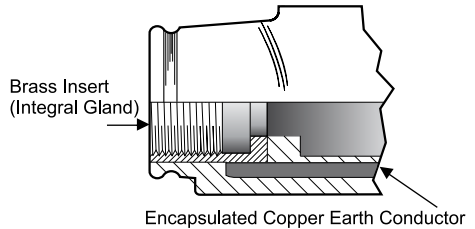

### FITTING INSTRUCTIONS FOR PRATLEY EZZEE-FIT BOX COMPRESSION CONVERSION KITS

(Suitable for Ex e and Ex n boxes)

A Pratley Ezee-Fit box integral gland is generally for use with SWA cable. This product converts the integral gland for use with unarmoured cable

**PRODUCT CODE: 62001**

**SIZE: 0s**

CONVERSION KIT SELECTION CHART			
CABLE DIAMETER Ø		KIT SIZE	BOX SIZE
MIN	MAX		
6,0	9,4	Nº 0s	0
9,5	12,6	Nº 0L	0
12,7	15,7	Nº 1	1
15,8	20,4	Nº 2	2
20,5	26,3	Nº 3	3
26,4	34,7	Nº 4	4

**CONGRATULATIONS!**

You now have an Ex e  
IP68 rated unarmoured  
cable entry