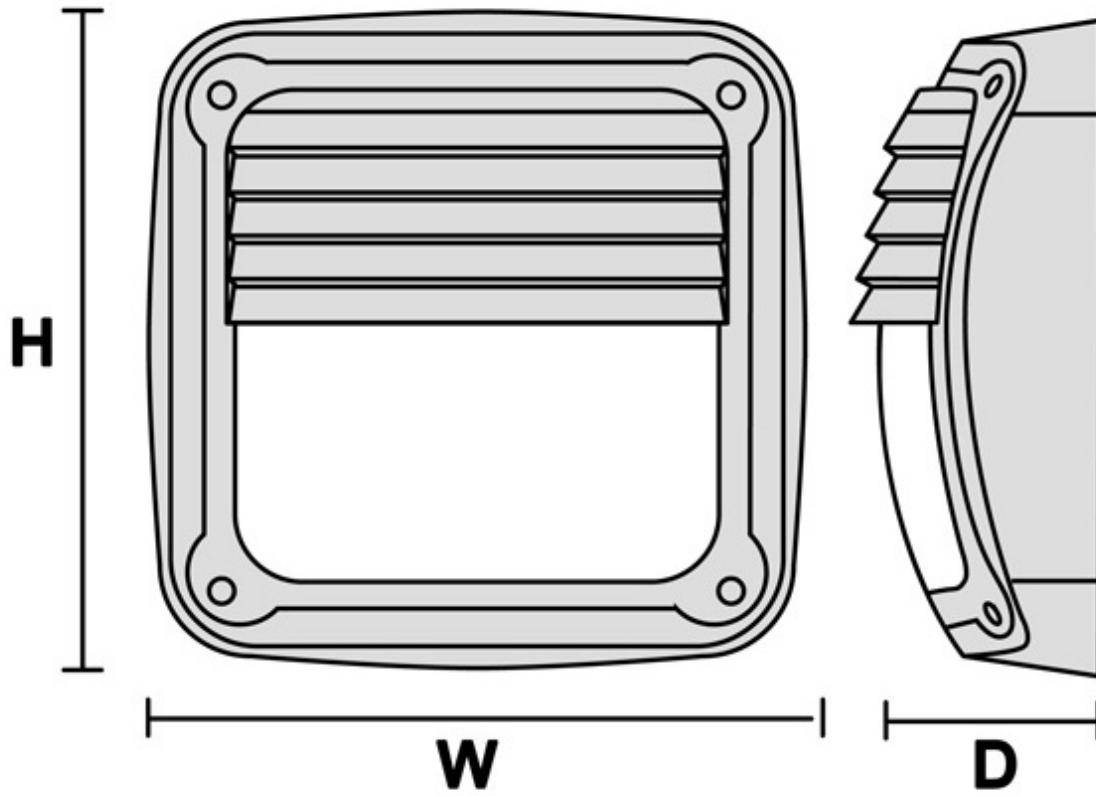

- Wall mount.
- Black, white and titanium colour finishes available.
- Vandal resistant polycarbonate body and diffuser.
- 330mm base size.
- Louvre, eyelid or cage fascia to reduce upward glare.
- Screw down cover.
- Simple installation.
- IP65 / IK10.
- 5 Year LED guarantee.

Range Options

- Emergency option available.
- Photocell version available (external use only).
- 3000 K available on request.
- Fluorescent options available.
- Anti-tamper screws available.
- Black - HS3/B
- White - HS3/W
- Titanium - HS3/X

Technical Information

Colour	Black
Diffuser	Premium Opal

CCT	4000K
System Power	16.6W
Delivered Lumens	860lm
Efficacy	51.8lm/W
	Photocell (external use only)

Size

Width	330mm
Depth	122mm
Height	330mm

Horizon Square Louvre Black Opal 4000K 1800