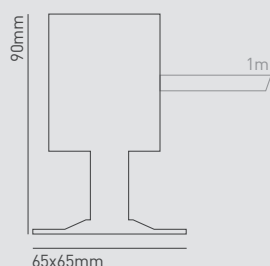

Beam angle: 12° 40°

UL030

High output universal LED light

FEATURES

Wattage	7W
IP rating	IP68
Colour flexibility	Fixed colour
Tilttable	360°
Rotatable	360°
Dimmable	N/A
Input	Driver required
LED lifetime	70,000h L70 B10
SDCM	3SDCM

INSTALLATION INFORMATION

Bathroom zone	0
Construction material	Stainless steel (316)
Weight	645g
Maximum ambient temperature	50°C
SELV	N/A
Electric class (1, 2, 3)	3

PHOTOMETRICS @ 25°C

Product code	Colour	Beam angle	CRI	lm	lm/W	lx at 1m
UL030DWBX40	4000K	40°	>80Ra	490	109	1050
UL030DNBX40	4000K	12°	>80Ra	490	109	7975
UL030DWBX30	3000K	40°	>80Ra	480	107	1029
UL030DNBX30	3000K	12°	>80Ra	480	107	7812
UL030DWBX27	2700K	40°	>80Ra	470	104	1007
UL030DNBX27	2700K	12°	>80Ra	470	104	7649

WIRING INFORMATION

Cable / flying lead	1m (H05RN-F) rubberised cable (outside diameter: 6mm)
Type of wiring required	Series

LED DRIVERS

Product code	Input	SELV	Dimming	Bathroom zone	Min	Max
PLU/700 3-9	220-240V	Yes	No	1	1	1
PLD UNI-DRIVE 700mA	220-240V	Yes	Yes (1-10V)	2	1	6