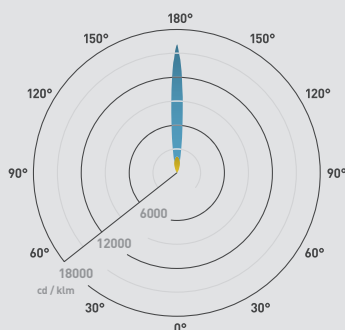

Beam angle: 12° 40°

UL030

High output universal LED light

FEATURES

Wattage	7W
IP rating	IP68
Colour flexibility	Fixed colour
Tilttable	360°
Rotatable	360°
Dimmable	N/A
Input	Driver required
LED lifetime	70,000h L70 B10
SDCM	3SDCM

INSTALLATION INFORMATION

Bathroom zone	0
Construction material	Stainless steel (316)
Weight	645g
Maximum ambient temperature	50°C
SELV	N/A
Electric class (1, 2, 3)	3

PHOTOMETRICS @ 25°C

Product code	Colour	Beam angle	CRI	lm	lm/W	lx at 1m
UL030DWBX40	4000K	40°	>80Ra	490	109	1050
UL030DNBX40	4000K	12°	>80Ra	490	109	7975
UL030DWBX30	3000K	40°	>80Ra	480	107	1029
UL030DNBX30	3000K	12°	>80Ra	480	107	7812
UL030DWBX27	2700K	40°	>80Ra	470	104	1007
UL030DNBX27	2700K	12°	>80Ra	470	104	7649