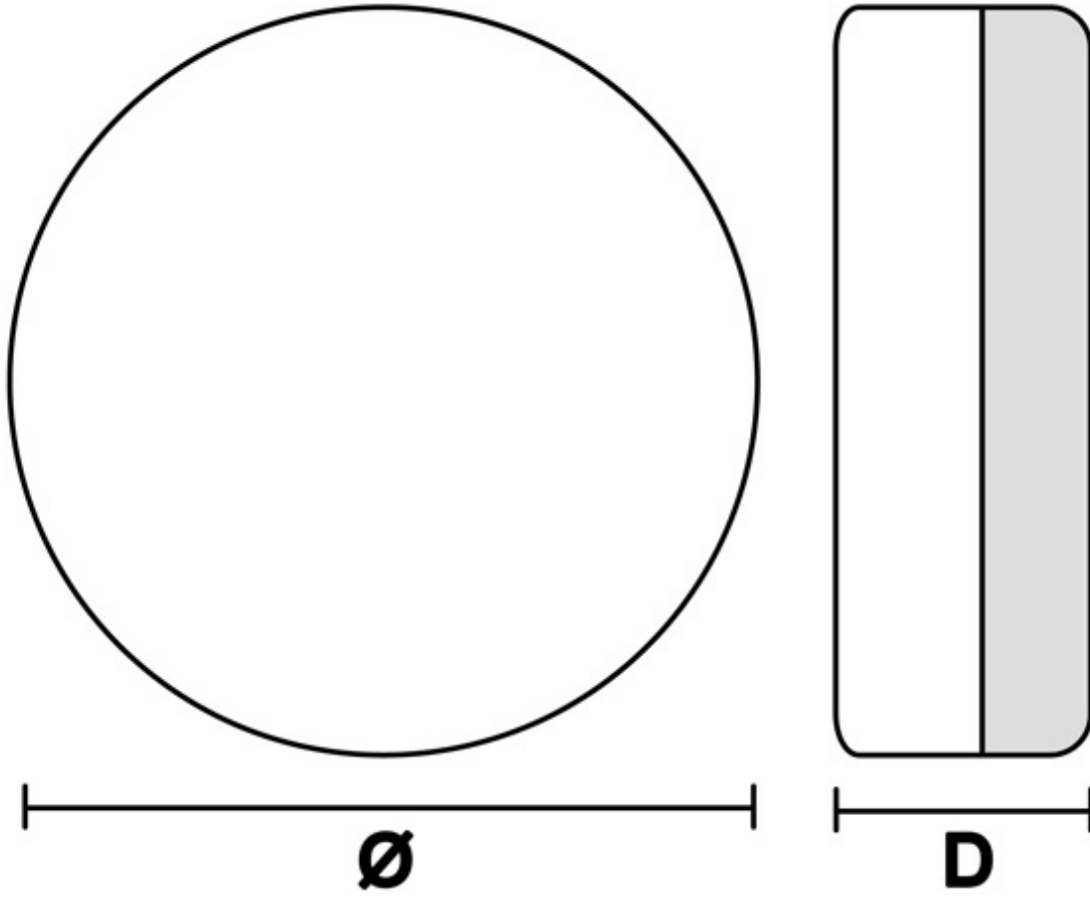


AP/WL4LED1800

Midi Pizza LED 1800, White, Premium Opal

Range Information

A robust utility luminaire.

Range Specification

- Wall or ceiling mount.
- Shatterproof, weather resistant and UV stabilised polycarbonate body & diffuser.
- Metal base version available.
- White, black & titanium colour options.
- Suitable for internal or external use.
- Rated for continuous use.
- Conduit entry capability.
- IP65.
- 5 Year LED guarantee.

Technical Information

Colour	White
Diffuser	Premium Opal
CCT	4000K
System Power	16.7W
Delivered Lumens	1617lm
Efficacy	97lm/W
	Screw down diffuser (anti tamper screws optional)

Size

Depth	81mm
Diameter	286mm