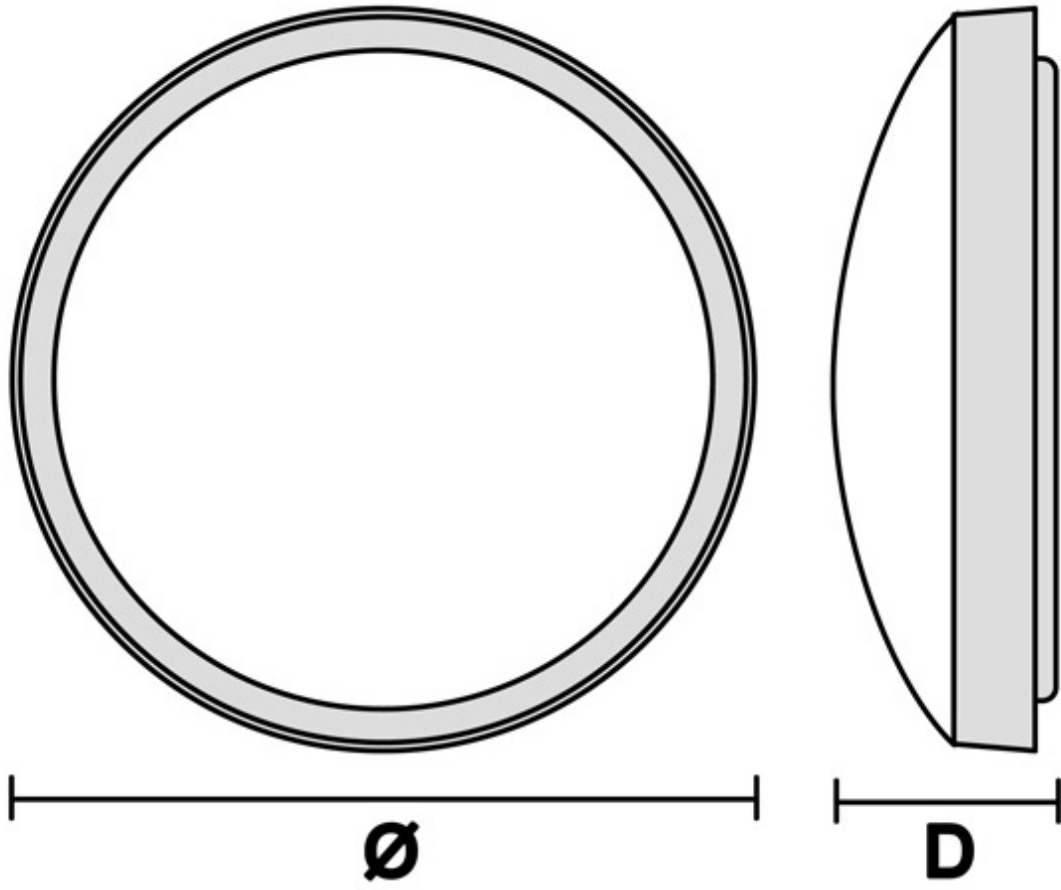

Range Specification

- Ceiling & wall mounted.
- White colour finish as standard, satin aluminium, chrome & brass colour options available.
- Vandal resistant polycarbonate body with a premium opal diffuser.
- Easy to install.
- Halo back light version in a choice of colours.
- Fast fit Twist-Lock diffuser assembly.
- Unique first fit polycarbonate base with fast fit connector block & snap fit gear tray (Maxi Circo only - CE4).
- IP54.
- 5 Year LED guarantee.

Technical Information

Colour	White
Diffuser	Premium Opal

CCT	4000K
System Power	16.7W
Delivered Lumens	1635lm
Efficacy	98lm/W
	Quick fit clip on diffuser.
	Fast fit Twist-Lock fascia (with single retaining screw).

Size

Depth	108mm
Diameter	330mm

Centro Circo LED White Opal 4000K 1800