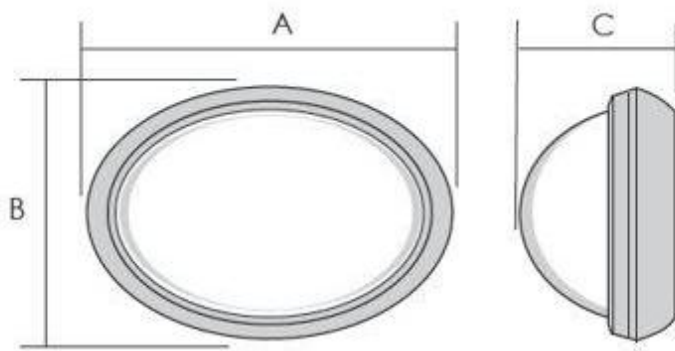

Range Specification

- Portrait or Landscape mountable.
- Louvre, Eyelid, Cage or Plain Ring trims.
- Energy saving.
- LED options.
- Diffuser available in opal and fresnel prismatic.
- Fast fit base and geartray.
- Single screw fixing front trims.
- Interchangeable trims.
- Secure, IP rated diffuser.
- HI-LO PIR (luminaire at 10% during periods of inactivity, 100% light output when HI-LO PIR detects movement).

Technical Information

Colour	White
Diffuser	Premium Opal
CCT	4000K
Delivered Lumens	460lm
System Power	7W
Efficacy	65.7lm/W

Size	C2L
A	276mm
B	190mm
C	125mm