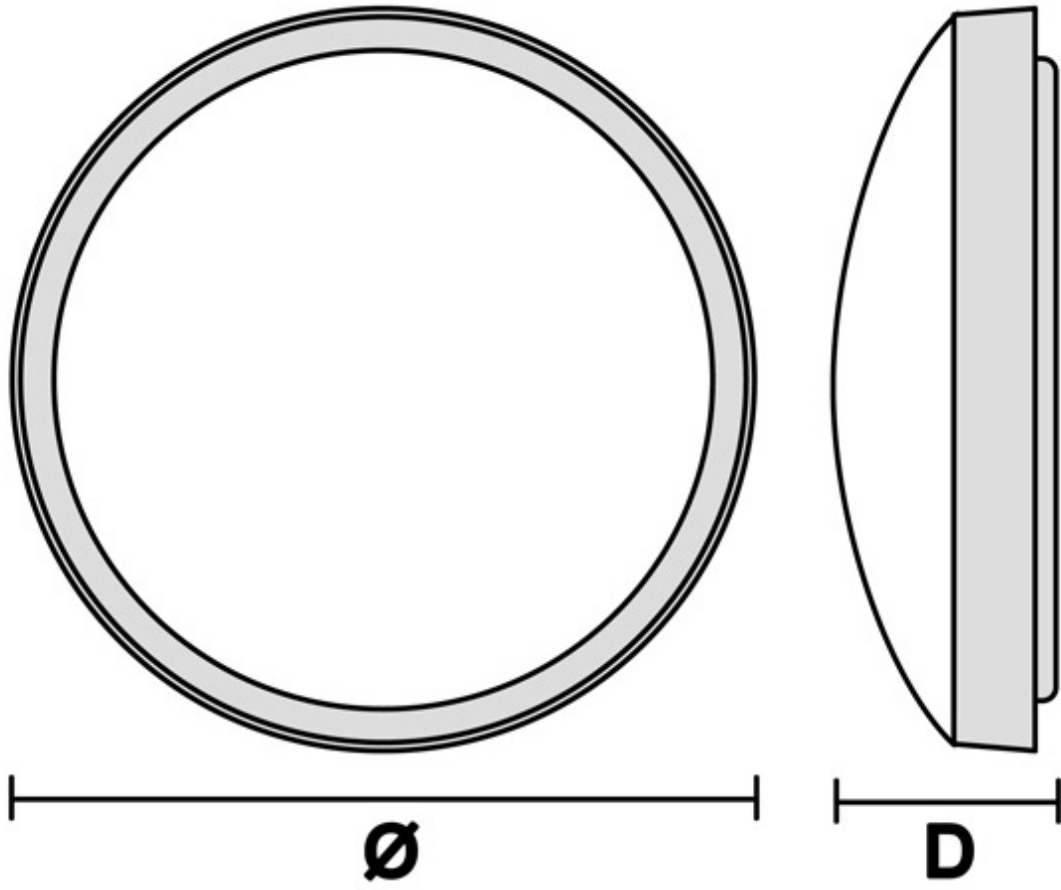

Range Specification

- Ceiling & wall mounted.
- White colour finish as standard, satin aluminium, chrome & brass colour options available.
- Vandal resistant polycarbonate body with a premium opal diffuser.
- Easy to install.
- Halo back light version in a choice of colours.
- Fast fit Twist-Lock diffuser assembly.
- Unique first fit polycarbonate base with fast fit connector block & snap fit gear tray (Maxi Circo only - CE4).
- IP54.
- 5 Year LED guarantee.

Technical Information

Colour	White
Diffuser	Premium Opal

CCT	4000K
Delivered Lumens	1635lm
System Power	16.7W
Efficacy	98lm/W
	Quick fit clip on diffuser.
	Fast fit Twist-Lock fascia (with single retaining screw).

Size

Depth	108mm
Diameter	330mm

Centro Circo LED White Opal 4000K 1800