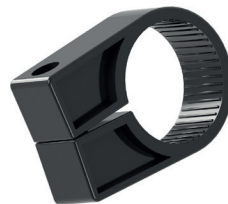

Heavy Duty Cable Cleats

IM1505	10.1mm-12.7mm #5 (bag of 100)
IM1506	12.6mm-15.2mm #6 (bag of 100)
IM1507	15.1mm-17.8mm #7 (bag of 100)

IM1505