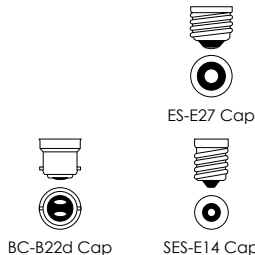

Lighting brilliance since 1878