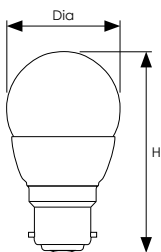

Lighting brilliance since 1878