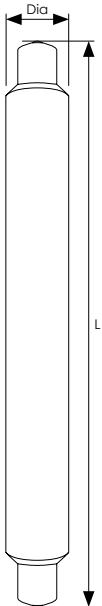

LED Double Ended Tubular

LED double ended tubular lamps for use in shaver lamps, picture lights and concealed lighting. Energy saving with low power consumption.

- 15,000 hour life
- 10,000 switching cycles
- 2700K warm white or 4000K cool white colour options
- Colour rendering index Ra≥80
- Opal finish
- Instant full light
- Standard 221mm or 284mm lengths
- Not suitable for dimming
- Recommended for indoor use only

Product Code	Watts (W)	Volts (V)	Cap	Colour Appearance	Colour Temp (K)	Total Lumens (lm)	Incandescent Equivalent (W)	Dimensions (mm)		Energy Rating	Order Qty
								Dia	H		
Single Carton											
5624	3.5	240	SCC-S15	Warm White	2700	300	30	26	221	A+	1
8854	3.5	240	SCC-S15	Cool White	4000	410	35	26	221	A+	1
5631	6	240	SCC-S15	Warm White	2700	500	40	26	284	A+	1
8861	6	240	SCC-S15	Cool White	4000	650	50	26	284	A+	1

SCC-S15 Cap