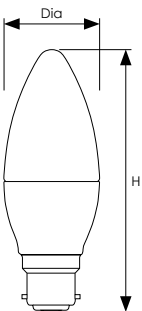

LED Candle Thermal Plastic

LED candle replacement lamp. Lightweight thermal plastic heat dissipating body and opal lens. True retrofit replacement for incandescent lamps.

- 25,000 hour life
- 15,000 switching cycles
- Exact equivalent brightness for regular 40W incandescent candle lamps
- 2700K warm white, 4000K cool white or 6500K daylight colour options
- Colour rendering index Ra≥80
- BC-B22d, SBC-B15d, ES-E27 or SES-E14 caps
- Opal finish
- Not suitable for dimming
- Recommended for indoor use only

Product Code	Watts (W)	Volts (V)	Cap	Colour Appearance	Colour Temp (K)	Total Lumens (lm)	Incandescent Equivalent (W)	Dimensions (mm)		Energy Rating	Order Qty
								Dia	H		
Single Carton											
11298	5.5	240	BC-B22d	Warm White	2700	470	40	37	95	A+	10
11304	5.5	240	SBC-B15d	Warm White	2700	470	40	37	98	A+	10
11311	5.5	240	ES-E27	Warm White	2700	470	40	37	96	A+	10
11328	5.5	240	SES-E14	Warm White	2700	470	40	37	100	A+	10
11335	5.5	240	BC-B22d	Cool White	4000	470	40	37	95	A+	10
11342	5.5	240	ES-E27	Cool White	4000	470	40	37	96	A+	10
11359	5.5	240	SES-E14	Cool White	4000	470	40	37	100	A+	10
11366	5.5	240	BC-B22d	Daylight	6500	470	40	37	95	A+	10
11373	5.5	240	ES-E27	Daylight	6500	470	40	37	96	A+	10
11380	5.5	240	SES-E14	Daylight	6500	470	40	37	100	A+	10

BC-B22d Cap

ES-E27 Cap

SBC-B15d Cap

SES-E14 Cap