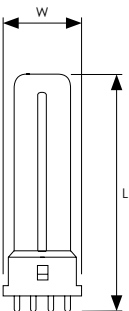

Single Turn S Type (PL) 4 Pin

Compact S fluorescent lamps are commonly used in commercial and domestic luminaires such as downlights, bulkheads and other suitable applications.

- 10,000 hour life
- 4000K cool white
- 85/1B colour rendering index/group
- SPECTRA-PLUS Triphosphor coated for excellent colour rendering, high output and longer life
- Separate ballast/control gear required
- Suitable for dimming and use in emergency luminaires

Product Code	Watts (W)	Cap	Colour Appearance	Colour Temp (K)	Total Lumens (lm)	Dimensions (mm)		Energy Rating	Order Qty
						W	L		
Single Carton									
CLSE5SCW	5	2G7 4 Pin	Cool White	4000	240	37	88	A	10
CLSE7SCW	7	2G7 4 Pin	Cool White	4000	400	37	120	A	10
CLSE9SCW	9	2G7 4 Pin	Cool White	4000	605	37	149	A	10
CLSE11SCW	11	2G7 4 Pin	Cool White	4000	905	37	218	A	10

96

2G7 4 Pin Cap