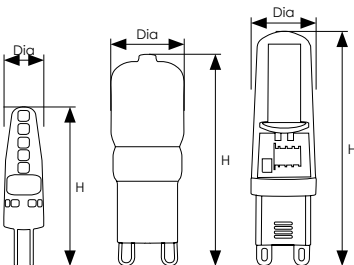

Sunset Dim Only

Sunset Dim Only