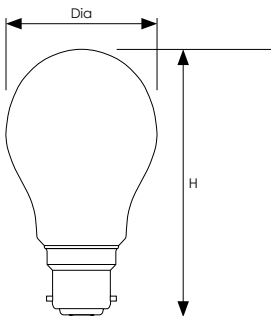

View on Youtube