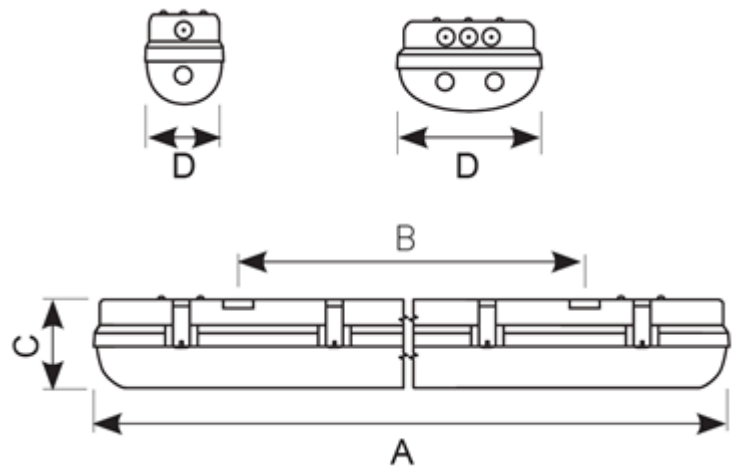

### Description

LED Performance allows point-to-point replacement of existing fluorescent luminaires.

Light output exceeds performance of T8 and T5 fluorescent.

Unique luminaire fixing clip design allows option of mounting onto BESA box.

Lockable heavy-duty stainless steel clips supplied as standard for added safety and security.

Self-test emergency as standard.

LED lifespan L70 35,000 hours.

Non-dimmable.

Code	Description	Lamp
ATORLED2X6	70W	LED
LED Information		
Total (Watts)	70W	
Lumens Delivered	7537lm	
Lm/W	108 Lm/W	
CRI	Ra 80	
CCT	4000K	
Input	230V	
Beam Angle (Degrees)		