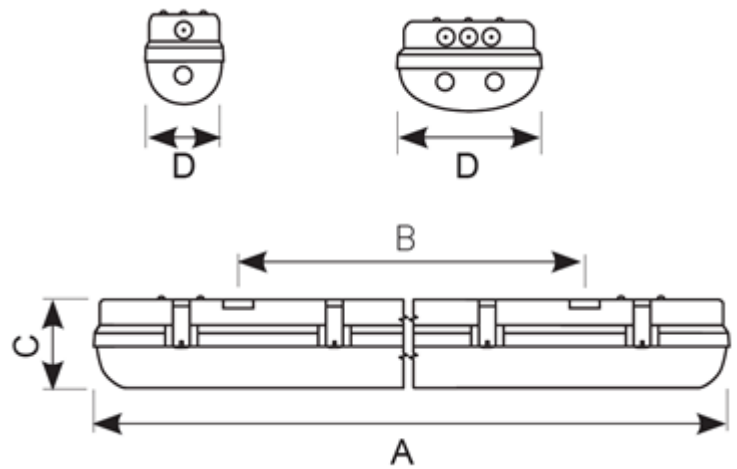

Description

LED Performance allows point-to-point replacement of existing fluorescent luminaires.

Light output exceeds performance of T8 and T5 fluorescent.

Unique luminaire fixing clip design allows option of mounting onto BESA box.

Lockable heavy-duty stainless steel clips supplied as standard for added safety and security.

Self-test emergency as standard.

LED lifespan L70 35,000 hours.

Non-dimmable.

Code	Description	Lamp
ATORLED5/M3	28W	LED
LED Information		
Total (Watts)	28W	
Lumens Delivered	3230lm	
Lm/W	115 Lm/W	
CRI	Ra 80	
CCT	4000K	
Input	230V	
Beam Angle (Degrees)		