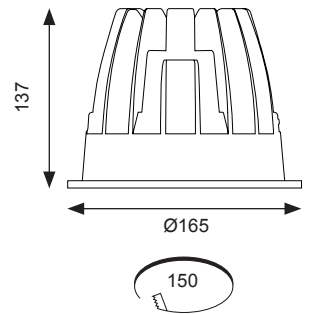

# Unity 150 LED Downlight

Supplied c/w Remote Driver

34

5YR

ZONE 2

- Compact high performance professional downlight
- IP44 rating as standard
- Die-cast aluminium construction, powder coated and 30° cut-off angle
- Performance comparable to 2x42W PLC / 70W HQI
- Mirror finished anodized reflector
- Anti-glare design to create visual comfort
- Remote driver with plug and play connection
- LED lifespan L70 50,000 hours
- Dimmable and emergency options

## LED Information

Total (Watts)	37W
Lumens Delivered	
Cool White	3254lm
Warm White	2870lm
Lm/W Cool White	88lm
Lm/W Warm White	78lm
Beam Angle	70°
CRI	Ra 90
CCT	4000K
	3000K
Input	230V
Hertz	50/60Hz
Operating Temp	-20°C to 50°C