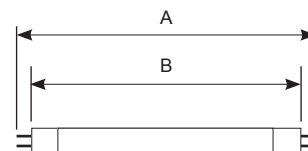

Accessories

Link Leads	A250TLL/T5	250mm
	A500TLL/T5	500mm
	A1000TLL/T5	1000mm

A   **B**

Tubes	Code	Description	A	B
	A6TT/T5	6W	225	212
	A8TT/T5	8W	302	288
	A14TT/T5	14W	564	548
	A21TT/T5	21W	862	848
	A28TT/T5	28W	1162	1147
	A35TT/T5	35W	1462	1448