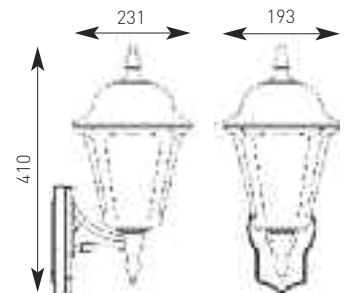

Latina Polycarbonate

Supplied Less Lamp

246
AMENITY

ALHL/WH

ALHL/PIR/BL

- Contemporary IP65 polycarbonate lantern range and resistant to corrosion
- Unique design provides installer with option of top arm or bottom arm mounting, without the need of additional wiring (PIR version bottom arm mounting only)
- Textured polycarbonate finish and tinted lens
- PIR option for convenience and security. Incorporates manual override option
- Colour matching PIR lens ensures discreet appearance

4 to 8 metres
5 seconds to 5 minutes
30 LUX

E27 Options	
42 W	20W 65
140	
Maximum size and wattage	

Code	Lamp	Description
ALWL/BL	E27	42W - Black
ALWL/WH	E27	42W - White
ALWL/PIR/BL	E27	42W PIR - Black
ALWL/PIR/WH	E27	42W PIR - White