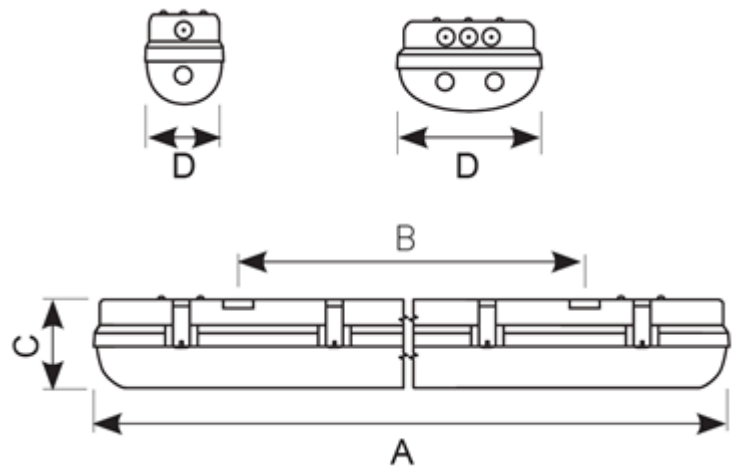

### Description

LED Performance allows point-to-point replacement of existing fluorescent luminaires.

Light output exceeds performance of T8 and T5 fluorescent.

Unique luminaire fixing clip design allows option of mounting onto BESA box.

Lockable heavy-duty stainless steel clips supplied as standard for added safety and security.

Self-test emergency as standard.

LED lifespan L70 35,000 hours.

Non-dimmable.

Code	Description	Lamp
ATORLED2X4	40W	LED
LED Information		
Total (Watts)	40W	
Lumens Delivered	4425lm	
Lm/W	110 Lm/W	
CRI	Ra 80	
CCT	4000K	
Input	230V	
Beam Angle (Degrees)		