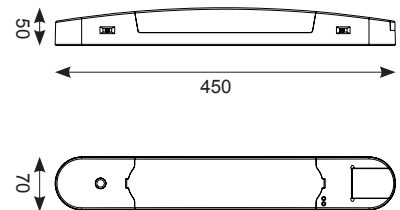

Profile Dual Voltage LED Razor Light

c/w Integral Driver

186

- Ultra-slim unobtrusive modern design
- Directional light output provides optimum facial illumination
- All switches SELV rated for ultimate safety
- Night light function with four minute timed override switch for full power output
- Only 1.8W power consumption in night light mode
- Optional wiring facility for remote bedside operation of night light function
- USB 2A charge port
- 110/230V selectable shaver output and isolating transformer
- LED lifespan L70 40,000 hours

Access to shaver connection and USB charge port via hinged protective cover. Simple SELV switch provides the ability to select required voltage.

Easy to operate SELV switch function provides the ability to select 100% brightness, night light mode, and on/off settings.