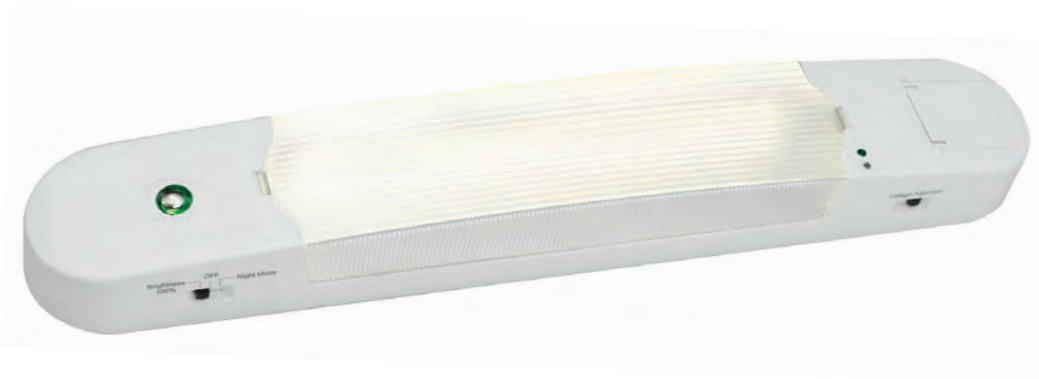

Profile Dual Voltage LED Razor Light

c/w Integral Driver

186

- Ultra-slim unobtrusive modern design
- Directional light output provides optimum facial illumination
- All switches SELV rated for ultimate safety
- Night light function with four minute timed override switch for full power output
- Only 1.8W power consumption in night light mode
- Optional wiring facility for remote bedside operation of night light function
- USB 2A charge port
- 110/230V selectable shaver output and isolating transformer
- LED lifespan L70 40,000 hours

Access to shaver connection and USB charge port via hinged protective cover. Simple SELV switch provides the ability to select required voltage.

Easy to operate SELV switch function provides the ability to select 100% brightness, night light mode, and on/off settings.

Illuminated soft touch SELV switch for night light, with four minute timed override providing full brightness when required.

LED Information

Total (Watts)	8W
Lumens Delivered	
Full Power	436lm
Night light	33lm
Lm/W	55lm
CRI	Ra 76
CCT	4000K
Input	230V
Hertz	50/60Hz
Operating Temp	0°C to 40°C

Code	Lamp	Description
APLEDDVRL	LED	8W - Cool White