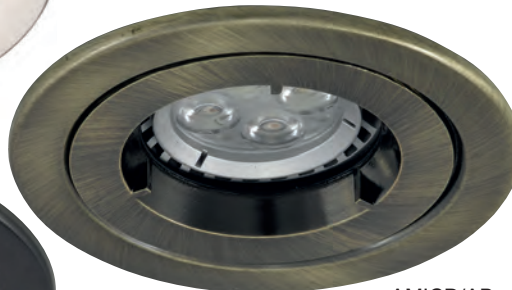

iCage Mini 50W GU10 Die-Cast Downlight

Supplied Less Lamp

78

AMICD/W

AMICD/MW

AMICD/BR

AMICD/CH

AMICD/SC

AMICD/AB

AMICD/BLC

- Suitable for standard GU10 LED or halogen lamps retrofit
- Protective polycarbonate spring clip covers for ceiling protection and ease of installation
- Dedicated forward heat lamps NOT required
- Extra large terminals for fast loop-in, loop-out wiring
- Twistlock lamp retaining ring for ease of lamp replacement
- Ultra-slim bezel profile
- Compact Fire Rated downlight for shallow ceiling voids

Lamp Options

GU10 LED GU10 Halogen

Code	Lamp	Description
AMICD/W	GU10	50W - White
AMICD/MW	GU10	50W - Matt White
AMICD/BR	GU10	50W - Brass
AMICD/CH	GU10	50W - Chrome
AMICD/SC	GU10	50W - Satin Chrome
AMICD/AB	GU10	50W - Antique Brass
AMICD/BLC	GU10	50W - Black Chrome