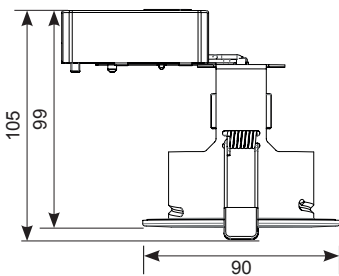

Code	Lamp	Description
AEFRD/IP65/MW	GU10	50W - Matt White
AEFRD/IP65/CH	GU10	50W - Chrome
AEFRD/IP65/SC	GU10	50W - Satin Chrome

Accessories AEFRISD Downlight Insulation Support