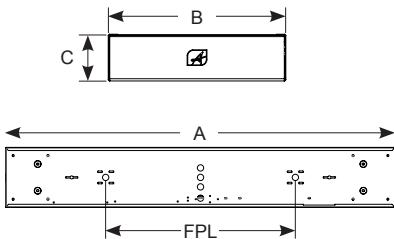

Gemini LED Linear

Supplied c/w Integral Driver

- High specification full enclosed linear luminaire
- Optimum glare control provides UGR19 compliance
- Microprism diffuser for excelled photometric performance
- Suitable for surface and suspension
- Ideal for most commercial and educational applications
- LED lifespan
  L70 56,000 hours

Powered by
TRIDONIC
▼enlightening your ideas

LED Information

Total (Watts)	41W
	54W
Lumens Delivered	
41W	4450lm
54W	5291lm
Lm/W	
41W	109lm
54W	100lm
CCT Cool White	4000K
Input	230V
Hertz	50/60Hz
Operating Temp	-20°C to 40°C

Code	Lamp	Description	A	B	C	FPL
AGELED2X4	LED	41W	1230	190	55	600
AGELED2X5	LED	54W	1510	190	55	880

Option	Code	Description
	/M3	Emergency
	/DD	LED Dimmable
	/DD/M3	LED Dimmable Emergency

Accessory	ASK1	Suspension Kit

Warrington: +44 (0) 1942 433333
Belfast: +44 (0) 2890 773750