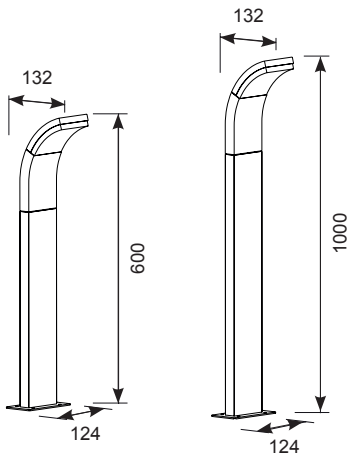

- Contemporary die-cast aluminium LED bollard
- Standard and PIR options
- Graphite textured powder coat paint finish
- Flange mounted base for surface fixing
- LED lifespan L70 40,000 hours
- Non-dimmable

LED Information

Total (Watts)	7W
Lumens Delivered	366lm
Lm/W	52lm
CRI	Ra 80
CCT	4000K
Input	230V
Hertz	50/60Hz
Operating Temp	-20°C to 45°C

ASELEDB/060/PIR

ASELEDB/100

	Code	Lamp	Description
Standard	ASELEDB/060	LED	7W - Cool White 600mm
	ASELEDB/100	LED	7W - Cool White 1000mm
PIR	ASELEDB/060/PIR	LED	7W - PIR - Cool White 600mm
	ASELEDB/100/PIR	LED	7W - PIR - Cool White 1000mm