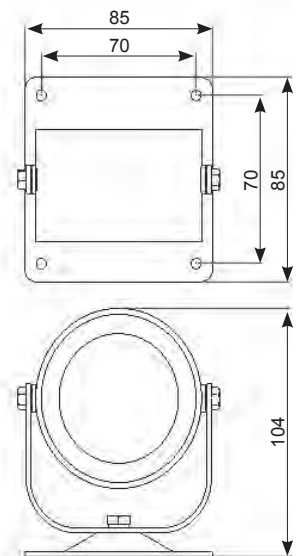

Meteor LED Submersible

Supplied Less Driver

312

- Surface or submersible spot for external applications
- 316L stainless steel construction housing with adjustable head
- Pre-wired with 3 metres of rubber insulated cable
- Submersible to a depth of up to 3 metres
- LED lifespan L70 50,000 hours