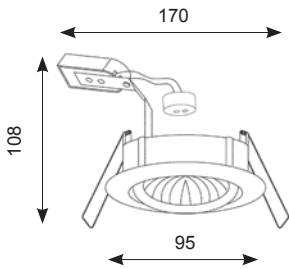

Twistlock GU10 50W Die-Cast Gimbal

Supplied Less Lamp

- Manufactured from high grade die-cast aluminium
- Permanent earth on stirrup bracket for GU10 mains earthing
- Generous size of terminal housing for ease of wiring
- 30 degree tilt angle

ATL/DG1 fitted into Twistlock

ATL/DG2

ATL/BA fitted into Twistlock

ATLG/W

ATLG/MW

ATLG/BR

ATLG/CH

ATLG/SC