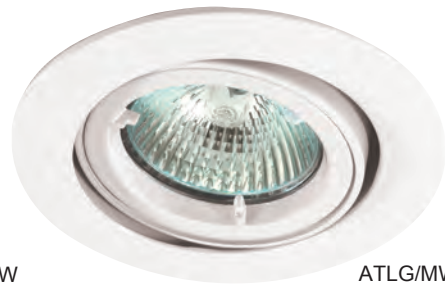

Twistlock GU10 50W Die-Cast Gimbal

Supplied Less Lamp

- Manufactured from high grade die-cast aluminium
- Permanent earth on stirrup bracket for GU10 mains earthing
- Generous size of terminal housing for ease of wiring
- 30 degree tilt angle

ATL/DG1 fitted into Twistlock

ATL/DG2

ATL/BA fitted into Twistlock

ATLG/W

ATLG/MW

ATLG/BR

ATLG/CH

ATLG/SC

ATLG/AB

ATLG/BB

ATLG/BLC

Code	Lamp	Description
ATLG/W	GU10	50W - White
ATLG/MW	GU10	50W - Matt White
ATLG/BR	GU10	50W - Brass
ATLG/CH	GU10	50W - Chrome
ATLG/SC	GU10	50W - Satin Chrome
ATLG/AB	GU10	50W - Antique Brass
ATLG/BB	GU10	50W - Brushed Brass
ATLG/BLC	GU10	50W - Black Chrome

Accessories ATL/DG1	Drop Glass Attachment - Frosted Centre
ATL/DG2	Drop Glass Attachment - Frosted Halo
ATL/BA	Low Glare Baffle Adaptor