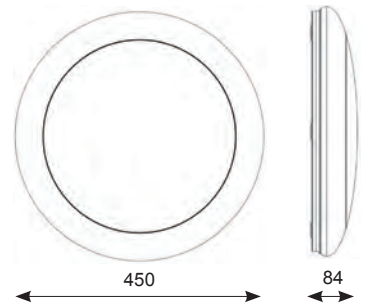

Mercury LED

Supplied c/w Integral Driver

242

Powered by
TRIDONIC
enlightening your ideas

Chrome Trim Ring Fitted

- IP44 polycarbonate wall/ ceiling light for corridors, stairwells and general amenity applications
- High output option allows for a range of installation applications
- LED performance significantly exceeds CFL equivalents
- BESA box fixing facility
- Integral laminated board heatsink provides high performance thermal management
- Digital dimming, integral emergency and microwave sensor options
- Chrome bezel accessory
- LED lifespan L70 56,000 hours

Accessories **AMERLEDBZ/CH** Chrome Trim Ring

LED Information

Total (Watts)	19W
	33W
Lumens Delivered	
19W	1397lm
33W	2702lm
Lm/W 19W	72lm
Lm/W 33W	82lm
CRI	Ra 80
CCT	4000K
Input	220V-240V
Hertz	50/60Hz
Operating Temp	-10°C to 50°C