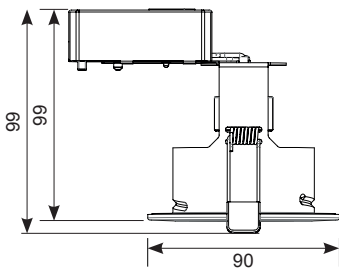

Code	Lamp	Description
AEFRD/MW	GU10	50W - Matt White
AEFRD/CH	GU10	50W - Chrome
AEFRD/SC	GU10	50W - Satin Chrome

Accessories AEFRISD Downlight Insulation Support