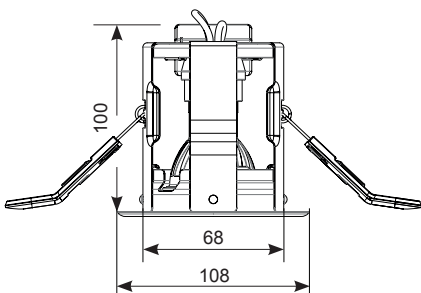

iCage Mini IP65 50W GU10 Die-Cast Downlight

Supplied Less Lamp

- Compact Fire Rated downlight for shallow ceiling voids
- Suitable for standard GU10 LED or halogen lamps retrofit
- Protective polycarbonate spring clip covers for ceiling protection and ease of installation
- Dedicated forward heat lamps NOT required
- Extra large terminals for fast loop-in, loop-out wiring
- Twistlock lamp retaining ring for ease of lamp replacement
- Ultra-slim bezel profile

Accessory AIBOX iBox Loft Protector H: 220 W: 196 L: 400-600