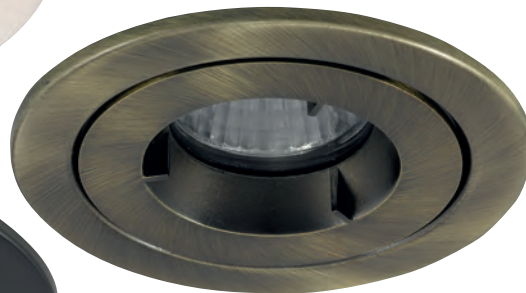

iCage Mini IP65 50W GU10 Die-Cast Downlight

Supplied Less Lamp

- Compact Fire Rated downlight for shallow ceiling voids
- Suitable for standard GU10 LED or halogen lamps retrofit
- Protective polycarbonate spring clip covers for ceiling protection and ease of installation
- Dedicated forward heat lamps NOT required
- Extra large terminals for fast loop-in, loop-out wiring
- Twistlock lamp retaining ring for ease of lamp replacement
- Ultra-slim bezel profile

85

AMICD/IP65/W

AMICD/IP65/MW

AMICD/IP65/BR

AMICD/IP65/CH

AMICD/IP65/SC

AMICD/IP65/AB

AMICD/IP65/BLC

| Code | Lamp | Description |
|----------------|------|---------------------|
| AMICD/IP65/W | GU10 | 50W - White |
| AMICD/IP65/MW | GU10 | 50W - Matt White |
| AMICD/IP65/BR | GU10 | 50W - Brass |
| AMICD/IP65/CH | GU10 | 50W - Chrome |
| AMICD/IP65/SC | GU10 | 50W - Satin Chrome |
| AMICD/IP65/AB | GU10 | 50W - Antique Brass |
| AMICD/IP65/BLC | GU10 | 50W - Black Chrome |