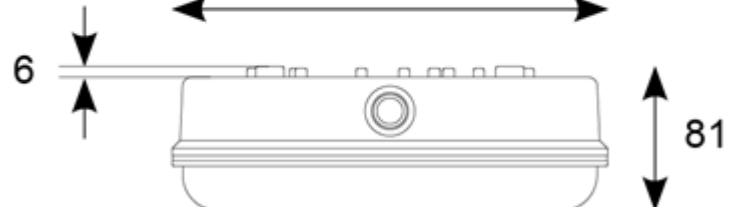

Sleek LED Polycarbonate Bulkhead 6W LED Black

Product Datasheet

Description

All polycarbonate multipurpose bulkhead.
Exceeds performance of 9W PL.
Unique Visiluxe diffuser allows 90% light transmission from LED source for increased performance.
Instant light output and unlimited switching.
LED lifespan L70 56,000 hours.
Non-dimmable.

Code	Description	Lamp
ASBLED	6W	LED
LED Information		
Total (Watts)	6W	
Lumens Delivered	440lm	
Lm/W	73 Lm/W	
CRI	Ra 80	
CCT	4000k	
Input	230V	
Beam Angle (Degrees)		

125

245

6

81